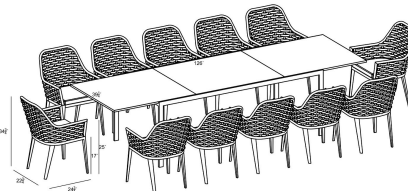

HARMONIA
LIVING

Parlor 13 Piece Extendable Dining Set - Black/Concrete HL-PAR-BK-13EDS-CAR-C

Product Images

Description

The Parlor 13 Piece Dining Set brings a touch of warmth and comfort to your poolside or patio. Classic, stately olefin fabric strapped chairs boast a design that evokes another era in durable, rust-resistant materials. At the center is an extendable table, topped with a unique Al-Concrete look finish, which renders the modern look of a concrete finish in weather-resistant, easy-clean aluminum. As rich in character as it is in functionality, the Parlor 13 Piece Dining Set sets the stage for the perfect outdoor meal.

Includes

- 12x Parlor Dining Chair - Black HL-PAR-BK-DAC-CAR
- 1x Spread Extendable Dining Table - Black/Concrete HL-SP-BK-EXTDT-CON

Dimensions

- Parlor Dining Chair : 22.75L x 24.75W x 34.75H (16 lbs.)
 - Frame Height: 34.75
 - Seat Height (No Cushion): 17
 - Seat Height (With Cushion): 19.25
 - Back Height: 15.5
 - Arm Height: 25
- Spread Extendable Dining Table : 82 - 126L x 39.25W x 30H (110 lbs.)
 - Frame Height: 30
 - Under Table Height: 26.5

Features

- Durable, rust proof frames made from thick gauge aluminum with a high-quality powder coated finish that is appropriate for residential and commercial settings.
- Padded Olefin rope seat bucket contoured for comfort.
- Scratch resistant proprietary Al-Stone top with a concrete look.
- Easy and durable extension mechanism, simply pull apart the table from both sides and flip the extension leaf into place where it will stay put with magnetic hardware.
- Stackable design makes storage and transportation easy.
- Recommended for use only under covered patios, or if placed in direct sun, must be covered with protective cover to prevent fading
- Plastic foot glides help to protect your patio from scratching and also to help keep the furniture protected from dirt or water that can accumulate on the patio.
- Includes dining seat pad for additional comfort.