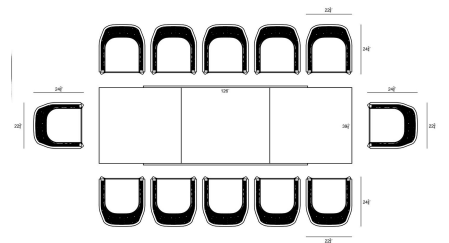

HARMONIA
LIVING

Parlor 13 Piece Extendable Dining Set - Black/Concrete HL-PAR-BK-13EDS-CAR-C

Product Images

Description

The Parlor 13 Piece Dining Set brings a touch of warmth and comfort to your poolside or patio. Classic, stately olefin fabric strapped chairs boast a design that evokes another era in durable, rust-resistant materials. At the center is an extendable table, topped with a unique Al-Concrete look finish, which renders the modern look of a concrete finish in weather-resistant, easy-clean aluminum. As rich in character as it is in functionality, the Parlor 13 Piece Dining Set sets the stage for the perfect outdoor meal.

Includes

- 12x Parlor Dining Chair - Black HL-PAR-BK-DAC-CAR
- 1x Spread Extendable Dining Table - Black/Concrete HL-SP-BK-EXTDT-CON

Dimensions

- Parlor Dining Chair : 22.75L x 24.75W x 34.75H (16 lbs.)
 - Frame Height: 34.75
 - Seat Height (No Cushion): 17
 - Seat Height (With Cushion): 19.25
 - Back Height: 15.5
 - Arm Height: 25
- Spread Extendable Dining Table : 82 - 126L x 39.25W x 30H (110 lbs.)
 - Frame Height: 30
 - Under Table Height: 26.5