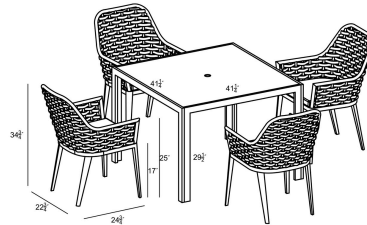

HARMONIA
LIVING

Parlor 5 Piece Dining Set - Black HL-PAR-BK-5DS-CAR

Product Images

Description

The Parlor 5 Piece Dining Set brings a touch of warmth and comfort to your poolside or patio. Classic, stately olefin fabric strapped chairs boast a design that evokes another era in durable, rust-resistant materials. At the center is a beautiful table, featuring a tempered glass top with a scratch-proof ceramic coating that's matched with a weather-resistant, easy-clean aluminum frame. As rich in character as it is in functionality, the Parlor 5 Piece Dining Set sets the stage for the perfect outdoor meal.

Includes

- 4x Parlor Dining Chair - Black HL-PAR-BK-DAC-CAR
- 1x Staple 4-Seater Square Dining Table - Black HL-STA-BK-4SQDT-CAR

Dimensions

- Parlor Dining Chair : 22.75L x 24.75W x 34.75H (16 lbs.)
 - Frame Height: 34.75
 - Seat Height (No Cushion): 17
 - Seat Height (With Cushion): 19.25
 - Back Height: 15.5
 - Arm Height: 25
- Staple 4-Seater Square Dining Table : 41.25L x 41.25W x 29.5H (43 lbs.)
 - Frame Height: 29.5
 - Under Table Height: 27.5

Features

- Durable, rust proof frames made from thick gauge aluminum with a high-quality powder coated finish that is appropriate for residential and commercial settings.
- Padded Olefin rope seat bucket contoured for comfort.
- Extra strong tempered glass top with scratch-proof ceramic coating will hide fingerprints and dust.
- Stackable design makes storage and transportation easy.
- Pre-cut umbrella hole fits umbrellas with a pole diameter up to 1.5" and includes a matching umbrella hole cover.
- Plastic foot glides help to protect your patio from scratching and also to help keep the furniture protected from dirt or water that can accumulate on the patio.
- Includes dining seat pad for additional comfort.