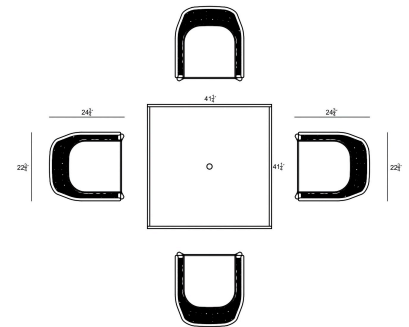

HARMONIA
LIVING

Parlor 5 Piece Dining Set - Black HL-PAR-BK-5DS-CAR

Product Images

Description

The Parlor 5 Piece Dining Set brings a touch of warmth and comfort to your poolside or patio. Classic, stately olefin fabric strapped chairs boast a design that evokes another era in durable, rust-resistant materials. At the center is a beautiful table, featuring a tempered glass top with a scratch-proof ceramic coating that's matched with a weather-resistant, easy-clean aluminum frame. As rich in character as it is in functionality, the Parlor 5 Piece Dining Set sets the stage for the perfect outdoor meal.

Includes

- 4x Parlor Dining Chair - Black HL-PAR-BK-DAC-CAR
- 1x Staple 4-Seater Square Dining Table - Black HL-STA-BK-4SQDT-CAR

Dimensions

- Parlor Dining Chair : 22.75L x 24.75W x 34.75H (16 lbs.)
 - Frame Height: 34.75
 - Seat Height (No Cushion): 17
 - Seat Height (With Cushion): 19.25
 - Back Height: 15.5
 - Arm Height: 25
- Staple 4-Seater Square Dining Table : 41.25L x 41.25W x 29.5H (43 lbs.)
 - Frame Height: 29.5
 - Under Table Height: 27.5