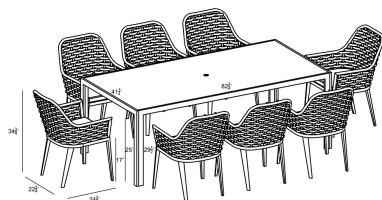

HARMONIA
LIVING

Parlor 9 Piece Dining Set - Black HL-PAR-BK-9DS-CAR

Product Images

Description

The Parlor 9 Piece Dining Set brings a touch of warmth and comfort to your poolside or patio. Classic, stately olefin fabric strapped chairs boast a design that evokes another era in durable, rust-resistant materials. At the center is a beautiful table, topped with a tempered glass top with a scratch-proof ceramic coating that's matched with a weather-resistant, easy-clean aluminum frame. As rich in character as it is in functionality, the Parlor 9 Piece Dining Set sets the stage for the perfect outdoor meal.

Includes

- 8x Parlor Dining Chair - Black HL-PAR-BK-DAC-CAR
- 1x Staple 8-Seater Rectangular Dining Table - Black HL-STA-BK-8RCDT-CAR

Dimensions

- Parlor Dining Chair : 22.75L x 24.75W x 34.75H (16 lbs.)
 - Frame Height: 34.75
 - Seat Height (No Cushion): 17
 - Seat Height (With Cushion): 19.25
 - Back Height: 15.5
 - Arm Height: 25
- Staple 8-Seater Rectangular Dining Table : 82.75L x 41.25W x 29.5H (78 lbs.)
 - Frame Height: 29.5
 - Under Table Height: 27.5

Features

- Durable, rust proof frames made from thick gauge aluminum with a high-quality powder coated finish that is appropriate for residential and commercial settings.
- Padded Olefin rope seat bucket contoured for comfort.
- Extra strong tempered glass top with scratch-proof ceramic coating will hide fingerprints and dust.
- Stackable design makes storage and transportation easy.
- Pre-cut umbrella hole fits umbrellas with a pole diameter up to 1.5" and includes a matching umbrella hole cover.
- Plastic foot glides help to protect your patio from scratching and also to help keep the furniture protected from dirt or water that can accumulate on the patio.
- Includes dining seat pad for additional comfort.