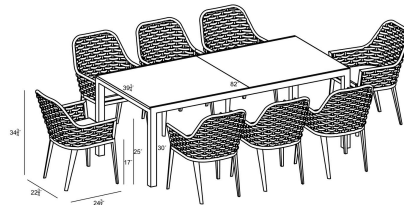

HARMONIA  
LIVING

Parlor 9 Piece Extendable Dining Set - Black/Concrete HL-PAR-BK-9EDS-CAR-C

Product Images

---

## Includes

- 8x Parlor Dining Chair - Black HL-PAR-BK-DAC-CAR
- 1x Spread Extendable Dining Table - Black/Concrete HL-SP-BK-EXTDT-CON

## Dimensions

- Parlor Dining Chair : 22.75L x 24.75W x 34.75H (16 lbs.)
  - Frame Height: 34.75
  - Seat Height (No Cushion): 17
  - Seat Height (With Cushion): 19.25
  - Back Height: 15.5
  - Arm Height: 25
- Spread Extendable Dining Table : 82 - 126L x 39.25W x 30H (110 lbs.)
  - Frame Height: 30
  - Under Table Height: 26.5

## Features

- Durable, rust proof frames made from thick gauge aluminum with a high-quality powder coated finish that is appropriate for residential and commercial settings.
- Padded Olefin rope seat bucket contoured for comfort.
- Scratch resistant proprietary Al-Stone top with a concrete look.
- Easy and durable extension mechanism, simply pull apart the table from both sides and flip the extension leaf into place where it will stay put with magnetic hardware.
- Stackable design makes storage and transportation easy.
- Recommended for use only under covered patios, or if placed in direct sun, must be covered with protective cover to prevent fading
- Plastic foot glides help to protect your patio from scratching and also to help keep the furniture protected from dirt or water that can accumulate on the patio.
- Includes dining seat pad for additional comfort.