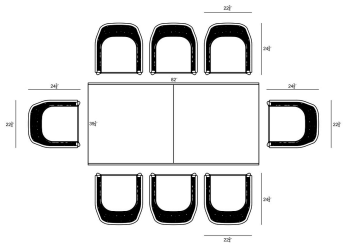

HARMONIA  
LIVING

Parlor 9 Piece Extendable Dining Set - Black/Concrete HL-PAR-BK-9EDS-CAR-C

Product Images

---

## Dimensions

- Parlor Dining Chair : 22.75L x 24.75W x 34.75H (16 lbs.)
  - Frame Height: 34.75
  - Seat Height (No Cushion): 17
  - Seat Height (With Cushion): 19.25
  - Back Height: 15.5
  - Arm Height: 25
- Spread Extendable Dining Table : 82 - 126L x 39.25W x 30H (110 lbs.)
  - Frame Height: 30
  - Under Table Height: 26.5