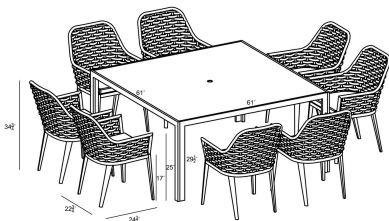

HARMONIA
LIVING

Parlor 9 Piece Square Dining Set - Carbon HL-PAR-BK-9SDS-CAR

Product Images

Description

The Parlor 9 Piece Dining Set brings a touch of warmth and comfort to your poolside or patio. Classic, stately olefin fabric strapped chairs boast a design that evokes another era in durable, rust-resistant materials. At the center is a beautiful table, topped with a tempered glass top with a scratch-proof ceramic coating that's matched with a weather-resistant, easy-clean aluminum frame. As rich in character as it is in functionality, the Parlor 9 Piece Dining Set sets the stage for the perfect outdoor meal.

Includes

- 8x Parlor Dining Chair - Black HL-PAR-BK-DAC-CAR
- 1x Staple 8-Seater Square Dining Table - Black HL-STA-BK-8SQDT-CAR

Dimensions

- Parlor Dining Chair : 22.75L x 24.75W x 34.75H (16 lbs.)
 - Frame Height: 34.75
 - Seat Height (No Cushion): 17
 - Seat Height (With Cushion): 19.25
 - Back Height: 15.5
 - Arm Height: 25
- Staple 8-Seater Square Dining Table : 61L x 61W x 29.5H (84 lbs.)
 - Frame Height: 29.5
 - Under Table Height: 27.5

Features

- Durable, rust proof frames made from thick gauge aluminum with a high-quality powder coated finish that is appropriate for residential and commercial settings.
- Padded Olefin rope seat bucket contoured for comfort.
- Extra strong tempered glass top with scratch-proof ceramic coating will hide fingerprints and dust.
- Stackable design makes storage and transportation easy.
- Pre-cut umbrella hole fits umbrellas with a pole diameter up to 1.5" and includes a matching umbrella hole cover.
- Plastic foot glides help to protect your patio from scratching and also to help keep the furniture protected from dirt or water that can accumulate on the patio.
- Includes dining seat pad for additional comfort.