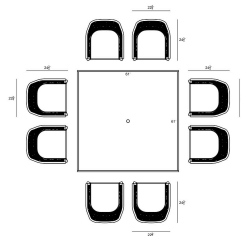

HARMONIA
LIVING

Parlor 9 Piece Square Dining Set - Carbon HL-PAR-BK-9SDS-CAR

Product Images

Description

The Parlor 9 Piece Dining Set brings a touch of warmth and comfort to your poolside or patio. Classic, stately olefin fabric strapped chairs boast a design that evokes another era in durable, rust-resistant materials. At the center is a beautiful table, topped with a tempered glass top with a scratch-proof ceramic coating that's matched with a weather-resistant, easy-clean aluminum frame. As rich in character as it is in functionality, the Parlor 9 Piece Dining Set sets the stage for the perfect outdoor meal.

Includes

- 8x Parlor Dining Chair - Black HL-PAR-BK-DAC-CAR
- 1x Staple 8-Seater Square Dining Table - Black HL-STA-BK-8SQDT-CAR

Dimensions

- Parlor Dining Chair : 22.75L x 24.75W x 34.75H (16 lbs.)
 - Frame Height: 34.75
 - Seat Height (No Cushion): 17
 - Seat Height (With Cushion): 19.25
 - Back Height: 15.5
 - Arm Height: 25
- Staple 8-Seater Square Dining Table : 61L x 61W x 29.5H (84 lbs.)
 - Frame Height: 29.5
 - Under Table Height: 27.5