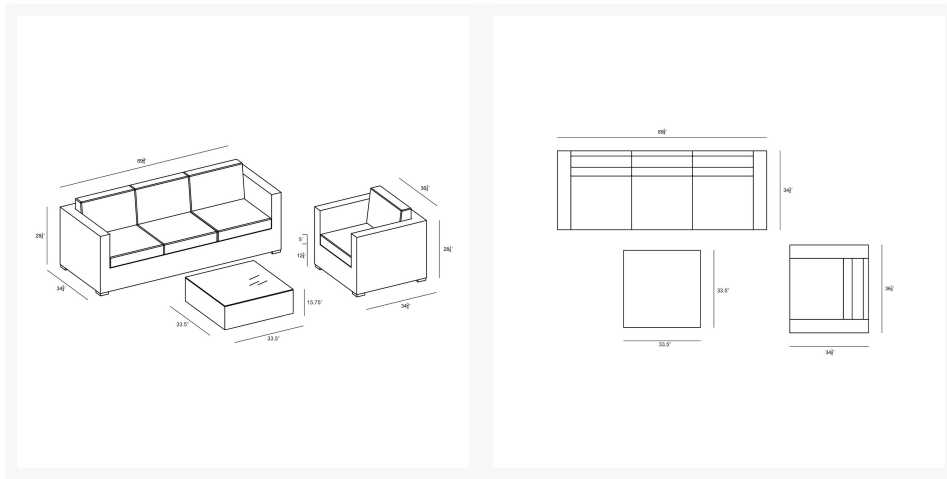

Description

The Urbana Mason 3 Piece Sofa Set by Harmonia Living is designed to provide plenty of seating room and ensure your total comfort as you unwind outdoors. This collection's modern design, high arms and rich, dark wicker give it a unique visual appeal, while sturdy, all-weather construction ensures lasting performance across the seasons. The wicker is made with durable High-Density Polyethylene (HDPE) and finished in a beautifully textured Coffee Bean color, which gives it a natural feel. Its sturdy aluminum frames, triple reinforced seats and fade resistant cushions are made to endure in any outdoor setting, rain or shine. The table, which is made with a concrete composite material, embodies a 21st Century style that will pair well with this collection. If you wish to order this set through Harmonia Living's Quick Ship program, make sure to select a Quick Ship (QS) fabric before checkout! All cushions are made in the USA from Sunbrella, Outdura, and Revolution performance fabrics which carry a 5 year fade warranty. This set comes with 1 Club Chair, 1 Sofa and 1 Mason Square Coffee Table, perfect for your patio or outdoor lounge.

Includes

- 1x Urbana Club Chair HL-URBN-CB-CC
- 1x Urbana Sofa HL-URBN-CB-S
- 1x Mason Square Coffee Table - Natural HL-MAS-CT-NTL

Dimensions

- Urbana Club Chair: 36.25L x 34.75W x 32.25H (35 lbs.)
  - Frame Height: 28.25
  - Seat Height (No Cushion): 12.25
  - Seat Height (With Cushion): 17.25
  - Back Height: 15
  - Arm Height: 28.25
- Urbana Sofa: 89.75L x 34.75W x 32.25H (61 lbs.)
  - Frame Height: 28.25
  - Seat Height (No Cushion): 12.25
  - Seat Height (With Cushion): 17.25
  - Back Height: 15
  - Arm Height: 28.25
- Mason Square Coffee Table : 33.5L x 33.5W x 15.75H (70 lbs.)
  - Frame Height: 15.75