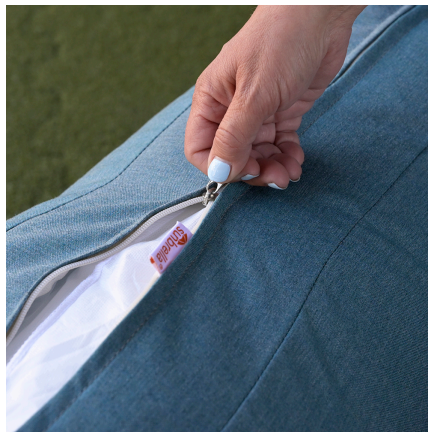

## Description

The Urbana Mason 3 Piece Sofa Set by Harmonia Living is designed to provide plenty of seating room and ensure your total comfort as you unwind outdoors. This collection's modern design, high arms and rich, dark wicker give it a unique visual appeal, while sturdy, all-weather construction ensures lasting performance across the seasons. The wicker is made with durable High-Density Polyethylene (HDPE) and finished in a beautifully textured Coffee Bean color, which gives it a natural feel. Its sturdy aluminum frames, triple reinforced seats and fade resistant cushions are made to endure in any outdoor setting, rain or shine. The table, which is made with a concrete composite material, embodies a 21st Century style that will pair well with this collection. If you wish to order this set through Harmonia Living's Quick Ship program, make sure to select a Quick Ship (QS) fabric before checkout! All cushions are made in the USA from Sunbrella, Outdura, and Revolution performance fabrics which carry a 5 year fade warranty. This set comes with 1 Club Chair, 1 Sofa and 1 Mason Square Coffee Table, perfect for your patio or outdoor lounge.