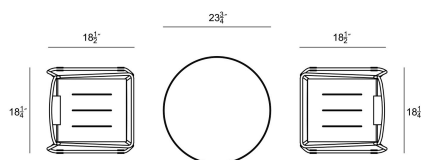

HARMONIA  
LIVING

Frank 3 Piece Bar Set - Matte Coal - Matte White HL-FR-3BS-BETMC-MW

Product Images

---

## Dimensions

- Frank Bar Chair : 18.25L x 18.5W x 36.75H (19 lbs.)
  - Frame Height: 36.75
  - Seat Height (No Cushion): 30
  - Back Height: 6.75
- Betty Bistro Bar Table : 23.75L x 23.75W x 42.5H (24 lbs.)
  - Frame Height: 42.5
  - Under Table Height: 42