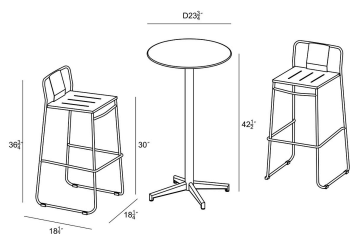

HARMONIA  
LIVING

Frank 3 Piece Bar Set - Matte Coal - Matte White HL-FR-3BS-BETMC-MW

Product Images

---

## Includes

- 2x Frank Bar Chair - Matte White HL-FR-BC-MW
- 1x Base - Betty Table - Matte Coal HL-BET-BASE-MC
- 1x Table Top - Betty Table - Matte Coal HL-BET-TOP-MC

- 1x Bar Height Pole - Betty Table - Matte Coal HL-BET-POLE-BAR-MC

## Dimensions

- Frank Bar Chair : 18.25L x 18.5W x 36.75H (19 lbs.)
  - Frame Height: 36.75
  - Seat Height (No Cushion): 30
  - Back Height: 6.75
- Betty Bistro Bar Table : 23.75L x 23.75W x 42.5H (24 lbs.)
  - Frame Height: 42.5
  - Under Table Height: 42