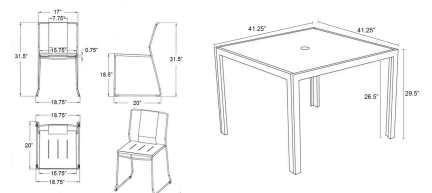

HARMONIA LIVING

Frank 5 Piece Dining Set - Matte White HL-FR-5DS-STAWT-MW

Product Images

Description

It doesn't get cooler than Frank to add some heat to your outdoor living space. Chic and sleek, The Frank Dining Collection by Harmonia Living always brings the party! Born from a stout fully welded steel frame, we then apply an automotive style Electrophoretically Deposited Primer (EDP) undercoat designed to protect the frame from corrosion. A durable non-gloss powder coat finishes the job. A touch of Midcentury Palm Springs style in durable indoor-outdoor friendly materials. The Staple Dining Table by Harmonia Living boasts timeless modern lines and durable, low-maintenance materials. A unique tempered glass top features a scratch-proof ceramic coating - the table's proudest feature. The Staple's versatile design make it the perfect companion to a wide range of dining chairs, whether modern or more traditional.

Includes

- 4x Frank Dining Side Chair - Matte White HL-FR-DSC-MW
- 1x Staple 4-Seater Square Dining Table - White HL-STA-WT-4SQDT-AC

Dimensions

- Frank Dining Side Chair : 18.75L x 20W x 31.5H (16 lbs.)
 - Frame Height: 31.5
 - Seat Height (No Cushion): 18.5
 - Back Height: 13
- Staple 4-Seater Square Dining Table : 41.25L x 41.25W x 29.5H (43 lbs.)
 - Frame Height: 29.5
 - Under Table Height: 27.5