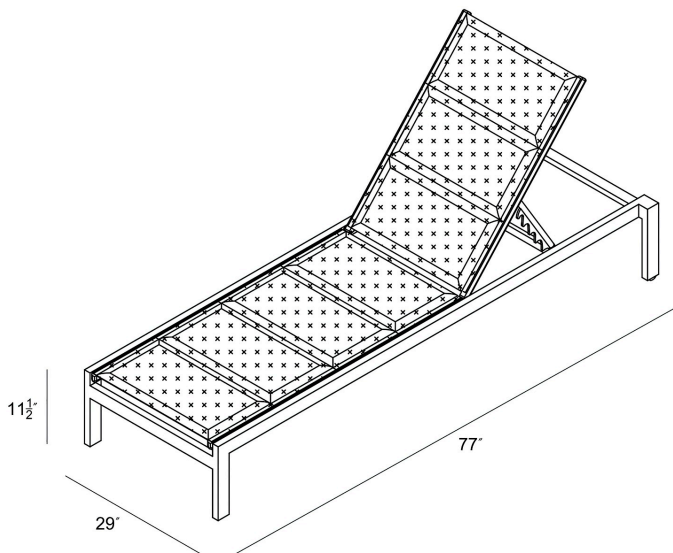

HARMONIA  
LIVING

Lift Reclining Chaise Lounge - Black/Black (set of 2) HL-LIFT-BK-2RCL-BK

## Description

---

However you configure the Lift Chaise Lounge, it's a savvy, versatile choice for your outdoor space. Dismissing both the ordinary and the extravagant, the Lift's simple, chic style and polished finishes fit most any palette and decor. The seat is extra comfortable thanks to soft Texteline sling material and a supportive backrest. This modern patio dining chair features an aluminum frame with a protective powder coating. A floating seat design adds a hint of elegance, and interest. The chairs stack for easy storage in the off-season, so feel free to order as many as needed for your perfect patio party.

## Dimensions

- Lift Reclining Chaise Lounge: 29"L x 77"W x 11.5"H (50 lbs.)
- Frame Height: 11.5"
- Seat Height: 11.5"