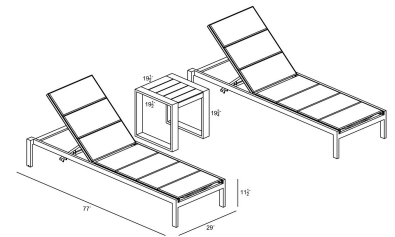

HARMONIA  
LIVING

Lift 3 Piece Chaise Lounge Set - Black/Black HL-LIFT-BK-3CLS-BK

Product Images

---

## Description

The Lift Chaise Lounge Set pairs well with Harmonia Living's Portal End Table, boasting timeless modern lines and durable, low-maintenance materials. Its beautiful sling material is quick-drying, perfect for any poolside setting while the durable aluminum end table provides the perfect complement that's both functional and modern in appeal.

## Includes

- 2x Lift Reclining Chaise Lounge - Black/Black HL-LIFT-BK-RCL-BK
- 1x Portal End Table - Black HL-PORT-BK-ET

## Dimensions

- Lift Reclining Chaise Lounge : 29L x 77W x 11.5H (50 lbs.)
  - Frame Height: 11.5
  - Seat Height (No Cushion): 11.5
- Portal End Table : 19.5L x 19.5W x 19.75H (14 lbs.)
  - Frame Height: 19.75