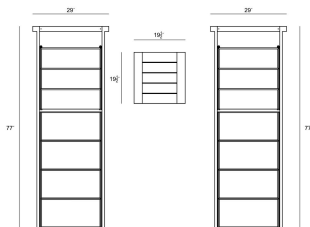

HARMONIA  
LIVING

Lift 3 Piece Chaise Lounge Set - Black/Black HL-LIFT-BK-3CLS-BK

Product Images

---

## Dimensions

- Lift Reclining Chaise Lounge : 29L x 77W x 11.5H (50 lbs.)
  - Frame Height: 11.5
  - Seat Height (No Cushion): 11.5
- Portal End Table : 19.5L x 19.5W x 19.75H (14 lbs.)
  - Frame Height: 19.75