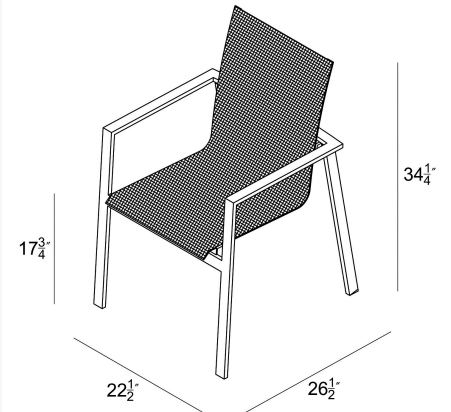

HARMONIA  
LIVING

Lift Dining Arm Chair - Black/Black HL-LIFT-BK-DAC-BK

Product Images

---

## Description

A poolside seating arrangement...paired with an end table on patio or porch for afternoon conversation...surrounding a modern outdoor dining set.... However you configure the Lift Stackable Dining Chair, it's a savvy, versatile choice for your outdoor space. Dismissing both the ordinary and the extravagant, the Lift Chair's simple, chic style and bold finish fit most any palette and decor. The seat is extra comfortable thanks to soft Texteline sling material and a supportive backrest. This modern patio dining chair features an aluminum frame with a protective powder coating. A floating seat design adds a hint of elegance, and interest. The chairs stack for easy storage in the off-season, so feel free to order as many as needed for your perfect patio party.

## Includes

- 1x Lift Dining Arm Chair - Black/Black (HL-LIFT-BK-DAC-BK)

## Dimensions

- Lift Dining Arm Chair: 22.5"L x 26.5"W x 34.25"H (6 lbs.)
- Frame Height: 34.25"
- Seat Height: 17.75"
- Back Height: 16.5"
- Arm Height: 25.25"