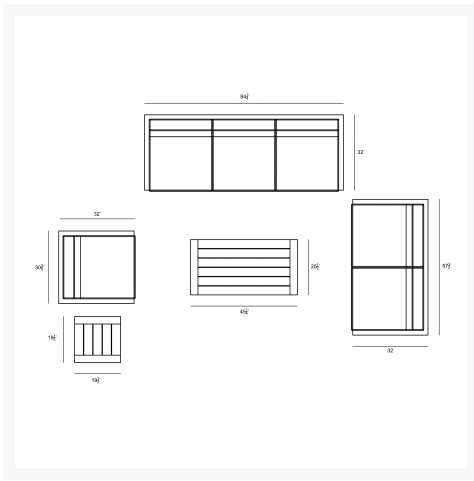

Description

An inspired blend of Midcentury Modernism and contemporary lines, the 5 Piece Avion Sofa Set by Harmonia Living brings artful design to your outdoor space. The hallmarks of the collection include durable aluminum metalwork, a sleek silhouette, and extra-spacious deep seating. Stain-resistant Sunbrella® fabric cushions and weather-resistant powder-coated frames make Avion as sensible as it is stylish. If you wish to order this set through Harmonia Living's Quick Ship program, make sure to select a Quick Ship (QS) fabric before checkout! All cushions are made in the USA from Sunbrella, Outdura, and Revolution performance fabrics which carry a 5 year fade warranty.

Includes

- 1x Avion Sofa - Slate HL-AVN-SL-S
- 1x Avion Loveseat - Slate HL-AVN-SL-LS
- 1x Avion Club Chair - Slate HL-AVN-SL-CC
- 1x Portal Coffee Table - Slate HL-PORT-CT
- 1x Portal End Table - Slate HL-PORT-ET

Dimensions

- Avion Sofa : 84.25L x 32W x 33H (76 lbs.)
  - Frame Height: 26.75
  - Seat Height (No Cushion): 12.25
  - Seat Height (With Cushion): 17.25
  - Back Height: 15.75
  - Arm Height: 26.75
- Avion Loveseat : 57.5L x 32W x 33H (35 lbs.)
  - Frame Height: 26.75
  - Seat Height (No Cushion): 12.25
  - Seat Height (With Cushion): 17.25
  - Back Height: 15.75
  - Arm Height: 26.75
- Avion Club Chair : 30.75L x 32W x 33H (34 lbs.)
  - Frame Height: 26.75
  - Seat Height (No Cushion): 12.25
  - Seat Height (With Cushion): 17.25