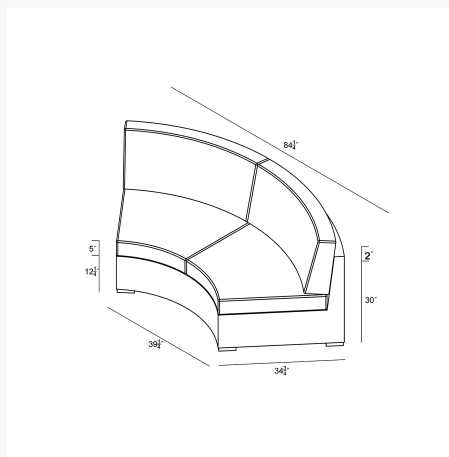

HARMONIA
LIVING

Dune 3 Piece Curve Sectional Set - Canvas Spa HL-DUNE-DW-3CSEC-SP

Product Images

Description

Create the perfect outdoor gathering hotspot with the Dune 3 Piece Curved Sectional Set by Harmonia Living. The Dune Collection features a clean, simple build that will add modern style to your outdoor lounging experience. This set's beautiful symmetry, teak highlights and detailed wicker give it a unique visual appeal, while sturdy, all-weather construction ensures lasting performance across the seasons. The wicker is made with durable High-Density Polyethylene (HDPE) and finished in a beautifully textured Driftwood color, which gives it a natural feel. Its sturdy aluminum frames, triple reinforced seats and fade resistant cushions are made to endure in any outdoor setting, rain or shine. If you wish to order this set through Harmonia Living's Quick Ship program, make sure to select a Quick Ship (QS) fabric before checkout! All cushions are made in the USA from Sunbrella, Outdura, and Revolution performance fabrics which carry a 5 year fade warranty. This set comes with 3 Curved Loveseats, perfect for use with a round fire pit or table.

Includes

- 3x Dune Curve Loveseat HL-DUNE-DW-CLS

Dimensions

- Dune Curve Loveseat: 84.25L x 34.75W x 32H (72 lbs.)
 - Frame Height: 30.25
 - Seat Height (No Cushion): 12.25
 - Seat Height (With Cushion): 17.25
 - Back Height: 14.75