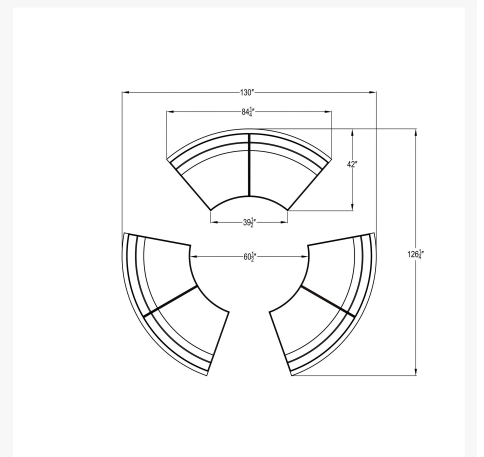

HARMONIA
LIVING

Dune 3 Piece Curve Sectional Set - Canvas Spa HL-DUNE-DW-3CSEC-SP

Product Images

Description

Create the perfect outdoor gathering hotspot with the Dune 3 Piece Curved Sectional Set by Harmonia Living. The Dune Collection features a clean, simple build that will add modern style to your outdoor lounging experience. This set's beautiful symmetry, teak highlights and detailed wicker give it a unique visual appeal, while sturdy, all-weather construction ensures lasting performance across the seasons. The wicker is made with durable High-Density Polyethylene (HDPE) and finished in a beautifully textured Driftwood color, which gives it a natural feel. Its sturdy aluminum frames, triple reinforced seats and fade resistant cushions are made to endure in any outdoor setting, rain or shine. If you wish to order this set through Harmonia Living's Quick Ship program, make sure to select a Quick Ship (QS) fabric before checkout! All cushions are made in the USA from Sunbrella, Outdura, and Revolution performance fabrics which carry a 5 year fade warranty. This set comes with 3 Curved Loveseats, perfect for use with a round fire pit or table.

Includes

- 3x Dune Curve Loveseat HL-DUNE-DW-CLS

Dimensions

- Dune Curve Loveseat: 84.25L x 34.75W x 32H (72 lbs.)
 - Frame Height: 30.25
 - Seat Height (No Cushion): 12.25
 - Seat Height (With Cushion): 17.25
 - Back Height: 14.75