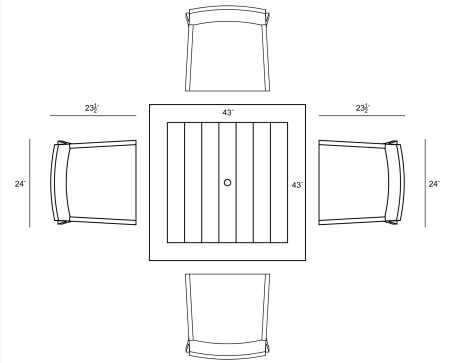

Description

Bring comfort and elegance to your patio with the Dune Teak 5 Piece Dining Set by Harmonia Living. The Dune Collection features a clean, simple build that will add modern style to your outdoor dining experience. This set's clean lines, teak highlights and beautiful wicker give it a unique visual appeal, while sturdy, all-weather construction ensures lasting performance across the seasons. A large table top allows you to easily seat up to 4 people comfortably. The wicker is made with durable High-Density Polyethylene (HDPE) and finished in a beautifully textured Driftwood color, which gives it a natural feel. Its sturdy aluminum frames, double reinforced seats and fade resistant cushions are made to endure in any outdoor setting, rain or shine. The table is made with recycled, FSC certified sustainably harvested teak wood, which is ideal for frequent use outdoors. If you wish to order this set through Harmonia Living's Quick Ship program, make sure to select a Quick Ship (QS) fabric before checkout! All cushions are made in the USA from Sunbrella, Outdura, and Revolution performance fabrics which carry a 5 year fade warranty. This set comes with 4 Dining Chairs and 1 Classic Teak Square 4-Seater Table, perfect for your patio or outdoor lounge.

Includes

- 4x Dune Dining Arm Chair HL-DUNE-DW-DAC
- 1x Classic Teak 4-Seater Square Dining Table HL-CLSC-TK-4SQDT

Dimensions

- Dune Dining Arm Chair: 24L x 23.5W x 34.75H (16 lbs.)
  - Frame Height: 34.75
  - Seat Height (No Cushion): 16.5