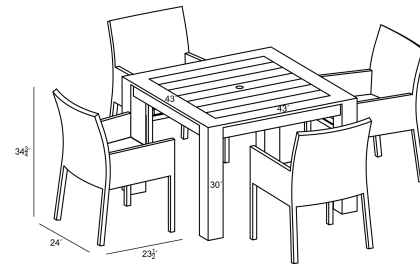

HARMONIA  
LIVING

Dune 5 Piece Dining Set - Canvas Spa HL-DUNE-DW-5DS-SP

Product Images

---

## Description

Bring comfort and elegance to your patio with the Dune Teak 5 Piece Dining Set by Harmonia Living. The Dune Collection features a clean, simple build that will add modern style to your outdoor dining experience. This set's clean lines, teak highlights and beautiful wicker give it a unique visual appeal, while sturdy, all-weather construction ensures lasting performance across the seasons. A large table top allows you to easily seat up to 4 people comfortably. The wicker is made with durable High-Density Polyethylene (HDPE) and finished in a beautifully textured Driftwood color, which gives it a natural feel. Its sturdy aluminum frames, double reinforced seats and fade resistant cushions are made to endure in any outdoor setting, rain or shine. The table is made with recycled, FSC certified sustainably harvested teak wood, which is ideal for frequent use outdoors. If you wish to order this set through Harmonia Living's Quick Ship program, make sure to select a Quick Ship (QS) fabric before checkout! All cushions are made in the USA from Sunbrella, Outdura, and Revolution performance fabrics which carry a 5 year fade warranty. This set comes with 4 Dining Chairs and 1 Classic Teak Square 4-Seater Table, perfect for your patio or outdoor lounge.

## Dimensions

- Dune Dining Arm Chair: 24L x 23.5W x 34.75H (16 lbs.)
  - Frame Height: 34.75
  - Seat Height (No Cushion): 16.5

- Seat Height (With Cushion): 19
- Back Height: 15.25
- Arm Height: 25
- Classic Teak 4-Seater Square Dining Table: 43L x 43W x 30H (60 lbs.)
  - Frame Height: 30
  - Under Table Height: 26.75