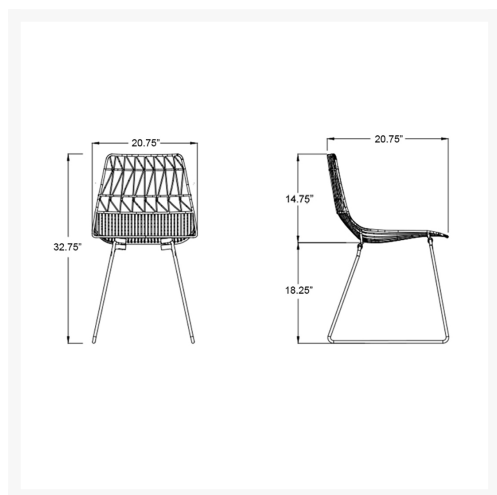

HARMONIA
LIVING

Ace Dining Side Chair - Matte Black HL-ACE-DSC-MB

Product Images

Description

The Ace Dining Collection by Harmonia Living offers midcentury style with durable, modern-day construction. Born from a fully welded, powder-coated steel frame, this chair is built to last in any climate. Its carefully crafted contouring allows you to enjoy stylish, comfortable seating without a cushion. With an airy style, sturdy build and stackable design, these commercial grade chairs are a brand favorite!

Includes

- 1x Ace Dining Side Chair - Matte Black (HL-ACE-DSC-MB)

Dimensions

- Ace Dining Side Chair: 20.75"L x 20.75"W x 32.75"H (14 lbs.)
- Frame Height: 32.75"
- Seat Height: 18.5"
- Back Height: 14.25"

- Stackable design makes storage and transportation easy.