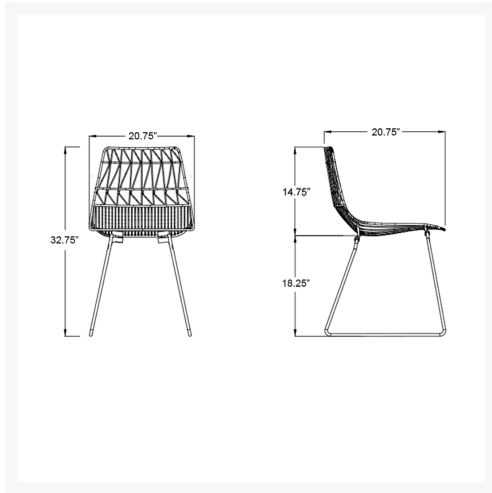

HARMONIA  
LIVING

Ace Dining Side Chair - Matte Teal HL-ACE-DSC-MT

Product Images

---

## Description

---

The Ace Dining Collection by Harmonia Living offers midcentury style with durable, modern-day construction. Born from a fully welded, powder-coated steel frame, this chair is built to last in any climate. Its carefully crafted contouring allows you to enjoy stylish, comfortable seating without a cushion. With an airy style, sturdy build and stackable design, these commercial grade chairs are a brand favorite!

## Includes

- 1x Ace Dining Side Chair - Matte Teal (HL-ACE-DSC-MT)

## Dimensions

- Ace Dining Side Chair: 20.75"L x 20.75"W x 32.75"H (14 lbs.)
- Frame Height: 32.75"
- Seat Height: 18.5"
- Back Height: 14.25"