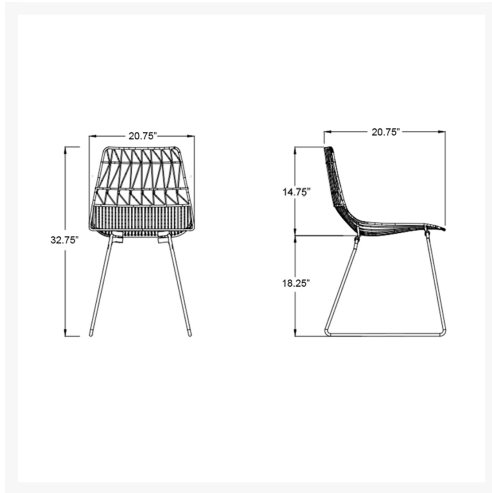

HARMONIA
LIVING

Ace Dining Side Chair - Matte White HL-ACE-DSC-MW

Product Images

Description

The Ace Dining Collection by Harmonia Living offers midcentury style with durable, modern-day construction. Born from a fully welded, powder-coated steel frame, this chair is built to last in any climate. Its carefully crafted contouring allows you to enjoy stylish, comfortable seating without a cushion. With an airy style, sturdy build and stackable design, these commercial grade chairs are a brand favorite!

Includes

- 1x Ace Dining Side Chair - Matte White (HL-ACE-DSC-MW)

Dimensions

- Ace Dining Side Chair: 20.75"L x 20.75"W x 32.75"H (14 lbs.)
- Frame Height: 32.75"
- Seat Height: 18.5"
- Back Height: 14.25"

Features

- Electrophoretically Deposited Primer (EDP) undercoat and top layer powder coat add extra durability, style and corrosion resistance.
- Commercial grade construction intended for regular indoor or outdoor use.
- Chairs contoured for comfort without a cushion.
- Vibrant Non-Gloss Powder coat Finish.

- Stackable design makes storage and transportation easy.