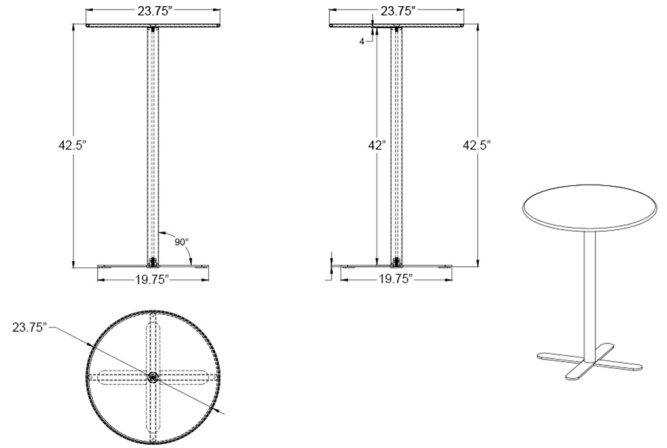

HARMONIA  
LIVING

Betty Bistro Bar Table - Matte Coal HL-BET-2BT-MC

Product Images

---

## Includes

- 1x Betty 24" Round Bar Table - Matte Coal (HL-BET-2BT-MC)

## Dimensions

- Betty 24" Round Bar Table: 23.75"L x 23.75"W x 42.5"H (24 lbs.)
- Frame Height: 42.5"
- Under Table Height: 42"