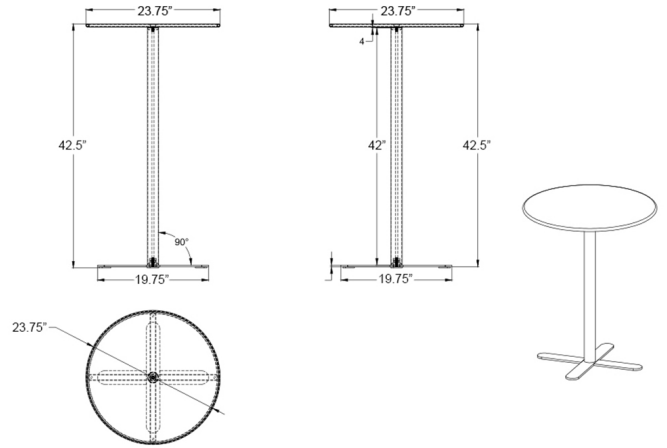

HARMONIA
LIVING

Betty Bistro Bar Table - Matte White HL-BET-2BT-MW

Product Images

Description

The simplicity of modern design makes the Betty Bistro Bar Table by Harmonia Living a sharp choice for patio drinks and dining. Versatile enough for use outdoors or in, durable enough for home or public space, Betty will be the center of the party. Surround Betty with a few of our Frank Bar Chairs to elevate the setting with Midcentury Modern class.

Includes

- 1x Betty 24" Round Bar Table (HL-BET-2BT)

Dimensions

- Betty 24" Round Bar Table: 23.75"L x 23.75"W x 42.5"H (24 lbs.)
- Frame Height: 42.5"
- Under Table Height: 42"

Features

- Electrophoretically Deposited Primer (EDP) undercoat and top layer powder coat add extra durability, style and corrosion resistance.
- Commercial grade construction intended for regular indoor or outdoor use.
- Made for both indoor and outdoor use.