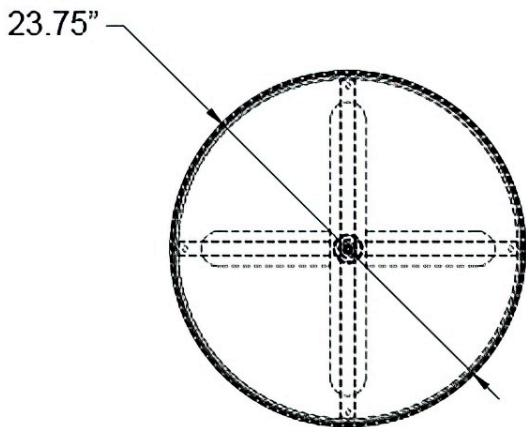

HARMONIA
LIVING

Betty Bistro Table - Matte Coal HL-BET-2DT-MC

Product Images

Description

The simplicity of modern design makes the Betty Bistro Table by Harmonia Living a sharp choice for patio drinks and dining. Versatile enough for use outdoors or in, durable enough for home or public space, Betty will be the center of the party. Surround Betty with a few of our Frank Dining Chairs to elevate the setting with Midcentury Modern class.

Includes

- 1x Betty 24" Round Dining Table - Matte Coal (HL-BET-2DT-MC)

Dimensions

- Betty 24" Round Dining Table: 23.75"L x 23.75"W x 29.5"H (22 lbs.)
- Frame Height: 29.5"
- Under Table Height: 29"

Features