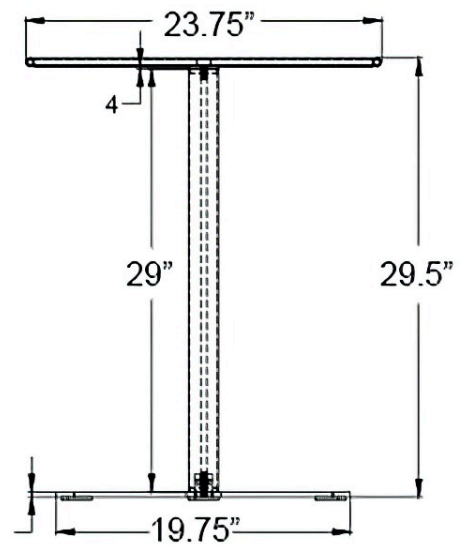

HARMONIA
LIVING

Betty Bistro Table - Matte Coal HL-BET-2DT-MC

Product Images

Description

The simplicity of modern design makes the Betty Bistro Table by Harmonia Living a sharp choice for patio drinks and dining. Versatile enough for use outdoors or in, durable enough for home or public space, Betty will be the center of the party. Surround Betty with a few of our Frank Dining Chairs to elevate the setting with Midcentury Modern class.

Includes

- 1x Betty 24" Round Dining Table - Matte Coal (HL-BET-2DT-MC)

Dimensions

- Betty 24" Round Dining Table: 23.75"L x 23.75"W x 29.5"H (22 lbs.)
- Frame Height: 29.5"
- Under Table Height: 29"

Features