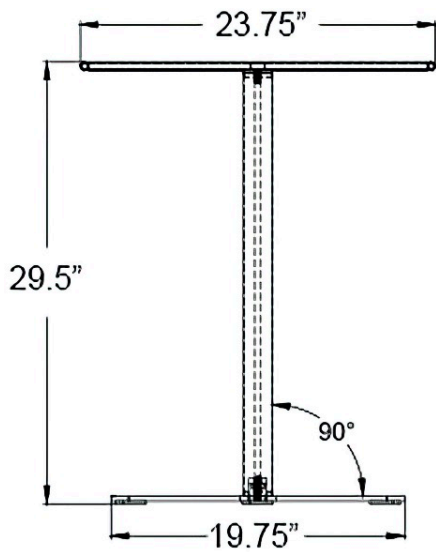

HARMONIA
LIVING

Betty Bistro Table - Matte Coal HL-BET-2DT-MC

Product Images

Description

The simplicity of modern design makes the Betty Bistro Table by Harmonia Living a sharp choice for patio drinks and dining. Versatile enough for use outdoors or in, durable enough for home or public space, Betty will be the center of the party. Surround Betty with a few of our Frank Dining Chairs to elevate the setting with Midcentury Modern class.

Includes

- 1x Betty 24" Round Dining Table - Matte Coal (HL-BET-2DT-MC)

Dimensions

- Betty 24" Round Dining Table: 23.75"L x 23.75"W x 29.5"H (22 lbs.)
- Frame Height: 29.5"
- Under Table Height: 29"

Features