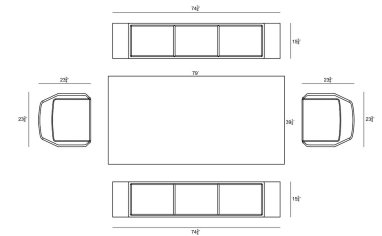

HARMONIA
LIVING

Commons Tailor 5 Piece Bench Dining Set HL-COM-SL-5BDS-CON-SIL

Product Images

Description

Industrial Chic style made maintenance free with the Commons 5 Piece Bench Dining Set. The concrete-look Commons Trestle Dining Table is carefully crafted from a fully welded and powder coated frame combined with a proprietary Al-Stone concrete table top. Al-Stone is made from rust-proof aluminum with a heat and vacuum applied laminate that is incredibly realistic and scratch resistant. Two benches are matched with a pair of comfortable dining chairs, featuring all-weather gray olefin fabric in a sophisticated tailored design. Eclectic and accommodating, the Commons 5 Piece Bench Dining Set is the perfect way to make your guests feel at home, outdoors.

Includes

- 1x Commons Trestle Dining Table HL-COM-SL-79DT-CON

- 2x Commons Trestle Dining Bench HL-COM-SL-3DB-CON-SIL
- 2x Tailor Dining Chair - Slate HL-TA-SL-DAC-OG

Dimensions

- Commons Trestle Dining Table: 79L x 39.25W x 29.5H (73 lbs.)
 - Frame Height: 29.5
 - Under Table Height: 27.75
- Commons Trestle Dining Bench: 74.75L x 15.75W x 17.25H (31 lbs.)
 - Frame Height: 17.25
 - Seat Height (No Cushion): 17.25
 - Seat Height (With Cushion): 18.25
- Tailor Dining Chair : 23.75L x 23.75W x 32.75H (9 lbs.)
 - Frame Height: 32.75
 - Seat Height (No Cushion): 17
 - Seat Height (With Cushion): 19.25
 - Back Height: 13.5
 - Arm Height: 26