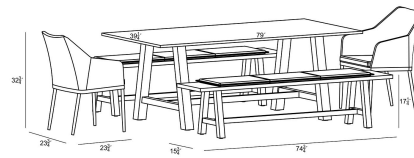

HARMONIA
LIVING

Commons Tailor 5 Piece Bench Dining Set HL-COM-SL-5BDS-CON-SIL

Product Images

Description

Industrial Chic style made maintenance free with the Commons 5 Piece Bench Dining Set. The concrete-look Commons Trestle Dining Table is carefully crafted from a fully welded and powder coated frame combined with a proprietary Al-Stone concrete table top. Al-Stone is made from rust-proof aluminum with a heat and vacuum applied laminate that is incredibly realistic and scratch resistant. Two benches are matched with a pair of comfortable dining chairs, featuring all-weather gray olefin fabric in a sophisticated tailored design. Eclectic and accommodating, the Commons 5 Piece Bench Dining Set is the perfect way to make your guests feel at home, outdoors.

Includes

- 1x Commons Trestle Dining Table HL-COM-SL-79DT-CON

- 2x Commons Trestle Dining Bench HL-COM-SL-3DB-CON-SIL
- 2x Tailor Dining Chair - Slate HL-TA-SL-DAC-OG

Dimensions

- Commons Trestle Dining Table: 79L x 39.25W x 29.5H (73 lbs.)
 - Frame Height: 29.5
 - Under Table Height: 27.75
- Commons Trestle Dining Bench: 74.75L x 15.75W x 17.25H (31 lbs.)
 - Frame Height: 17.25
 - Seat Height (No Cushion): 17.25
 - Seat Height (With Cushion): 18.25
- Tailor Dining Chair : 23.75L x 23.75W x 32.75H (9 lbs.)
 - Frame Height: 32.75
 - Seat Height (No Cushion): 17
 - Seat Height (With Cushion): 19.25
 - Back Height: 13.5
 - Arm Height: 26