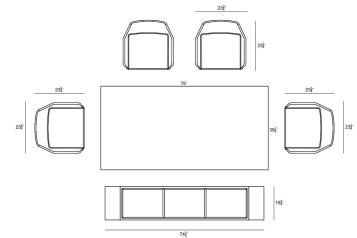

HARMONIA LIVING

Commons Tailor 6 Piece Bench Dining Set HL-COM-SL-6BDS-CON-SIL

Product Images

Description

Industrial Chic style made maintenance free with the Commons 6 Piece Bench Dining Set. The concrete-look Commons Trestle Dining Table is carefully crafted from a fully welded and powder coated frame combined with a proprietary Al-Stone concrete table top. Al-Stone is made from rust-proof aluminum with a heat and vacuum applied laminate that is incredibly realistic and scratch resistant. One bench is matched with four comfortable dining chairs, featuring all-weather gray olefin fabric in a sophisticated tailored design. Eclectic and accommodating, the Commons 6 Piece Bench Dining Set is the perfect way to make your guests feel at home, outdoors.

Includes

- 1x Commons Trestle Dining Table HL-COM-SL-79DT-CON

- 1x Commons Trestle Dining Bench HL-COM-SL-3DB-CON-SIL
- 4x Tailor Dining Chair - Slate HL-TA-SL-DAC-OG

Dimensions

- Commons Trestle Dining Table: 79L x 39.25W x 29.5H (73 lbs.)
 - Frame Height: 29.5
 - Under Table Height: 27.75
- Commons Trestle Dining Bench: 74.75L x 15.75W x 17.25H (31 lbs.)
 - Frame Height: 17.25
 - Seat Height (No Cushion): 17.25
 - Seat Height (With Cushion): 18.25
- Tailor Dining Chair : 23.75L x 23.75W x 32.75H (9 lbs.)
 - Frame Height: 32.75
 - Seat Height (No Cushion): 17
 - Seat Height (With Cushion): 19.25
 - Back Height: 13.5
 - Arm Height: 26