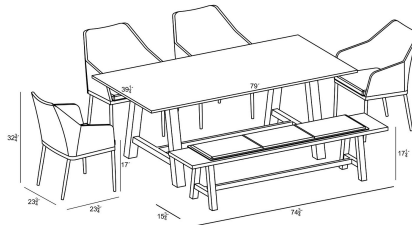

HARMONIA LIVING

Commons Tailor 6 Piece Bench Dining Set HL-COM-SL-6BDS-CON-SIL

Product Images

Description

Industrial Chic style made maintenance free with the Commons 6 Piece Bench Dining Set. The concrete-look Commons Trestle Dining Table is carefully crafted from a fully welded and powder coated frame combined with a proprietary Al-Stone concrete table top. Al-Stone is made from rust-proof aluminum with a heat and vacuum applied laminate that is incredibly realistic and scratch resistant. One bench is matched with four comfortable dining chairs, featuring all-weather gray olefin fabric in a sophisticated tailored design. Eclectic and accommodating, the Commons 6 Piece Bench Dining Set is the perfect way to make your guests feel at home, outdoors.

Includes

- 1x Commons Trestle Dining Table HL-COM-SL-79DT-CON

- 1x Commons Trestle Dining Bench HL-COM-SL-3DB-CON-SIL
- 4x Tailor Dining Chair - Slate HL-TA-SL-DAC-OG

Dimensions

- Commons Trestle Dining Table: 79L x 39.25W x 29.5H (73 lbs.)
 - Frame Height: 29.5
 - Under Table Height: 27.75
- Commons Trestle Dining Bench: 74.75L x 15.75W x 17.25H (31 lbs.)
 - Frame Height: 17.25
 - Seat Height (No Cushion): 17.25
 - Seat Height (With Cushion): 18.25
- Tailor Dining Chair : 23.75L x 23.75W x 32.75H (9 lbs.)
 - Frame Height: 32.75
 - Seat Height (No Cushion): 17
 - Seat Height (With Cushion): 19.25
 - Back Height: 13.5
 - Arm Height: 26