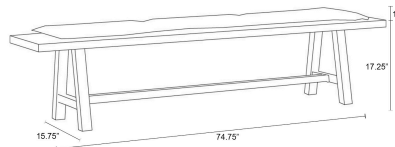

HARMONIA
LIVING

Commons Trestle Dining Bench HL-COM-SL-3DB-CON-SIL

Product Images

Description

Industrial Chic style made maintenance free with the Commons Trestle Dining Bench. Carefully crafted from a fully welded and powder coated frame combined with a proprietary Al-Stone concrete bench top. Al-Stone is made from rust-proof aluminum with a heat and vacuum applied laminate that is incredibly realistic and scratch resistant. Lightweight and durable, the Commons Trestle Dining Bench is great for indoor and outdoor use. Silver seat pad with cushion ties included.

Includes

- 1x Commons Trestle Dining Bench (HL-COM-SL-3DB-CON-SIL)

Dimensions

- Commons Trestle Dining Bench: 74.75"L x 15.75"W x 17.25"H (31 lbs.)
- Frame Height: 17.25"
- Seat Height (No Cushion): 17.25"
- Seat Height (With Cushion): 18.25"