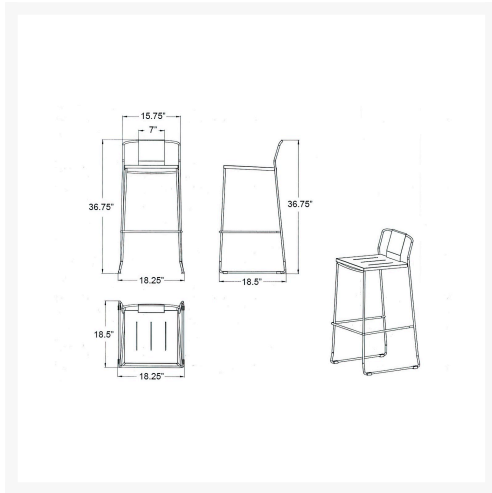

HARMONIA
LIVING

Frank Bar Chair - Matte Coal HL-FR-BC-MC

Product Images

Description

It doesn't get cooler than Frank to add some heat to your outdoor living space. Chic and sleek, The Frank Stackable Bar Chair by Harmonia Living always brings the party! Born from a stout fully welded steel frame, we then apply an automotive style Electrophoretically Deposited Primer (EDP) undercoat designed to protect the frame from corrosion. A durable non-gloss powder coat finishes the job. A touch of Midcentury Palm Springs style in durable indoor-outdoor friendly materials. Frank also plays well with others - especially our Betty Bistro Bar Table! Frank and Betty make a great pair for your next gathering.

Includes

- 1x Frank Bar Chair - Matte Coal (HL-FR-BC-MC)

Dimensions

- Frank Bar Chair: 18.25"L x 18.5"W x 36.75"H (19 lbs.)
- Frame Height: 36.75"
- Seat Height: 30"
- Back Height: 6.75"

Features

- Electrophoretically Deposited Primer (EDP) undercoat and top layer powder coat add extra durability, style and corrosion resistance.
- Commercial grade construction intended for regular indoor or outdoor use.