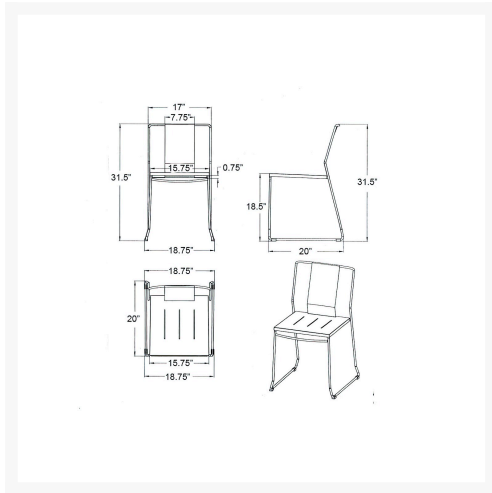

Description

It doesn't get cooler than Frank to add some heat to your outdoor living space. Chic and sleek, The Frank Stackable Dining Chair by Harmonia Living always brings the party! Born from a stout fully welded steel frame, we then apply an automotive style Electrophoretically Deposited Primer (EDP) undercoat designed to protect the frame from corrosion. A durable non-gloss powder coat finishes the job. A touch of Midcentury Palm Springs style in durable indoor-outdoor friendly materials. Frank also plays well with others - especially our Betty Bistro Table! Frank and Betty make a great pair for your next gathering.

Includes

- 1x Frank Dining Side Chair - Matte Coal (HL-FR-DSC-MC)

Dimensions

- Frank Dining Side Chair: 18.75"L x 20"W x 31.5"H (16 lbs.)
- Frame Height: 31.5"
- Seat Height: 18.5"
- Back Height: 13"

Features

- Electrophoretically Deposited Primer (EDP) undercoat and top layer powder coat add extra durability, style and corrosion resistance.
- Commercial grade construction intended for regular indoor or outdoor use.