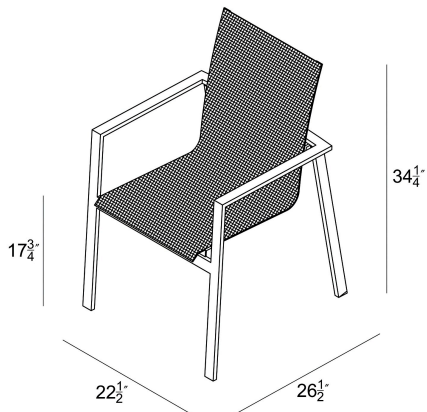

HARMONIA
LIVING

Lift Dining Arm Chair - Slate HL-LIFT-SL-DAC-DW

Product Images

Description

A poolside seating arrangement...paired with an end table on patio or porch for afternoon conversation...surrounding a modern outdoor dining set.... However you configure the Lift Stackable Dining Chair, it's a savvy, versatile choice for your outdoor space. Dismissing both the ordinary and the extravagant, the Lift Chair's simple, chic style and bold finish fit most any palette and decor. The seat is extra comfortable thanks to soft Texteline sling material and a supportive backrest. This modern patio dining chair features an aluminum frame with a protective powder coating. A floating seat design adds a hint of elegance, and interest. The chairs stack for easy storage in the off-season, so feel free to order as many as needed for your perfect patio party.

Includes

- 1x Lift Dining Arm Chair - Slate (HL-LIFT-SL-DAC-DW)

Dimensions

- Lift Dining Arm Chair: 22.5"L x 26.5"W x 34.25"H (6 lbs.)
- Frame Height: 34.25"
- Seat Height: 17.75"
- Back Height: 16.5"
- Arm Height: 25.25"