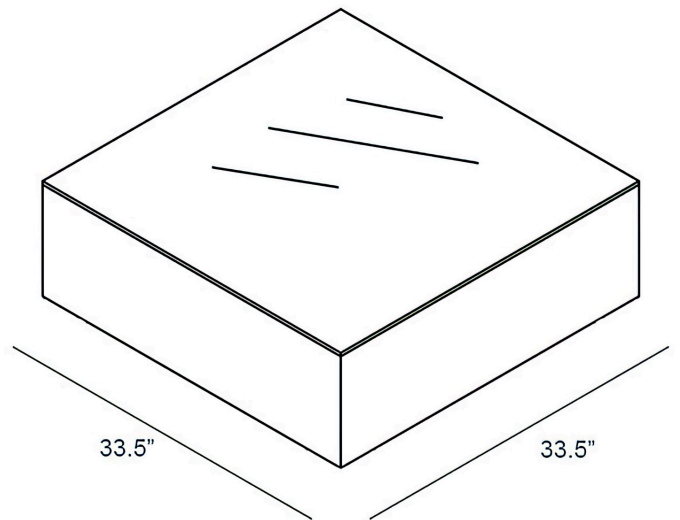

HARMONIA  
LIVING

Mason Square Coffee Table - Natural HL-MAS-CT-NTL

Product Images

---

## Dimensions

- Mason Square Coffee Table: 33.5"L x 33.5"W x 15.75"H (70 lbs.)
- Frame Height: 15.75"