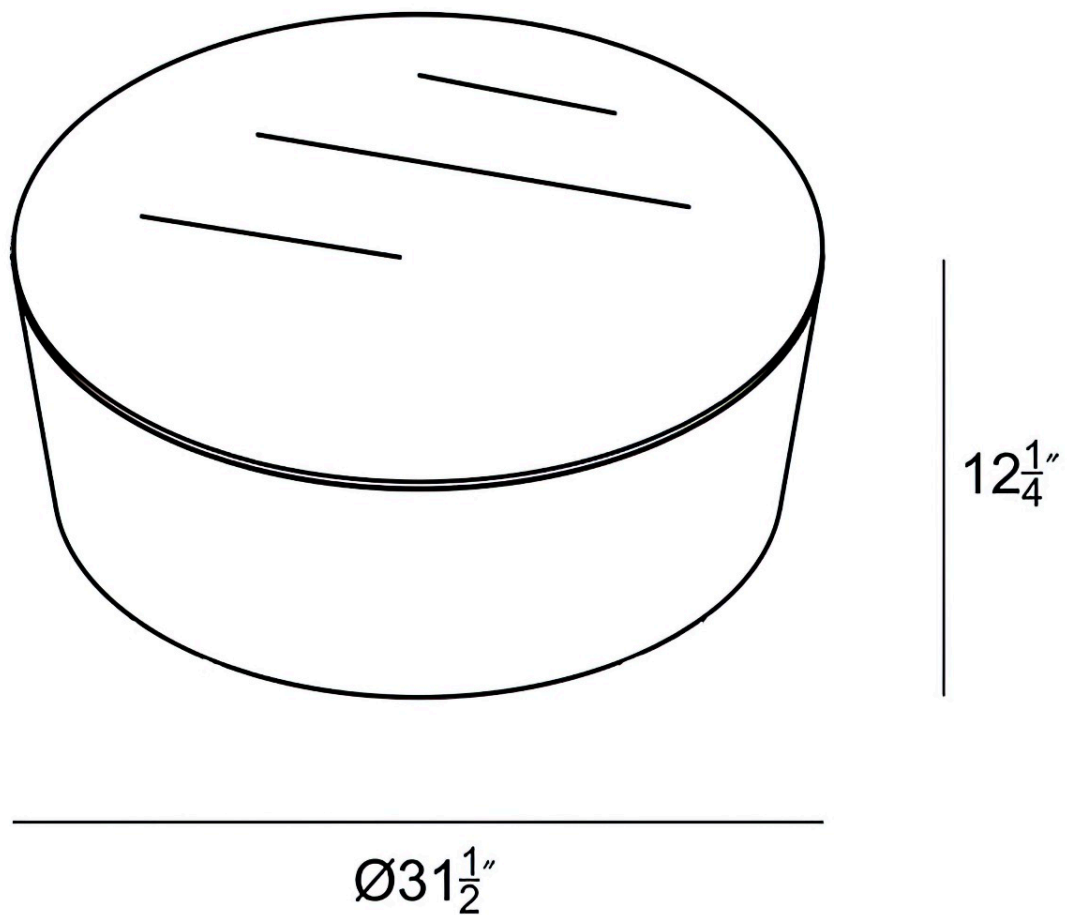

HARMONIA
LIVING

Mason Round Coffee Table - Natural HL-MAS-RCT-NTL

Product Images

Description

The Mason Collection recreates the look of concrete and stone with the help of modern materials to create a truly unique set of tables. Its timeless appeal complements a wide range of seating styles and offers a natural accent to living spaces - both indoors and outdoors. Crafted with glass fiber reinforced concrete (GFRC) each table offers the durability of concrete and stone while being significantly lighter. The hand applied water-based finish helps protect the surface from scratches and stains. The Harmonia Living Mason Collection can be tailored to both Residential and Commercial settings and is committed to delivering exceptional furnishings to your outdoor space.

Includes

- 1x Mason Round Coffee Table - Natural (HL-MAS-RCT-NTL)

Dimensions

- Mason Round Coffee Table: 31.5"L x 31.5"W x 12.5"H (50 lbs.)
- Frame Height: 12.5"

Features

- Glass fiber reinforced concrete with water-based finish.
- Engineered to be lighter than concrete, but with the same durability.
- Designed for both indoor and outdoor use.
- Made for both indoor and outdoor use.