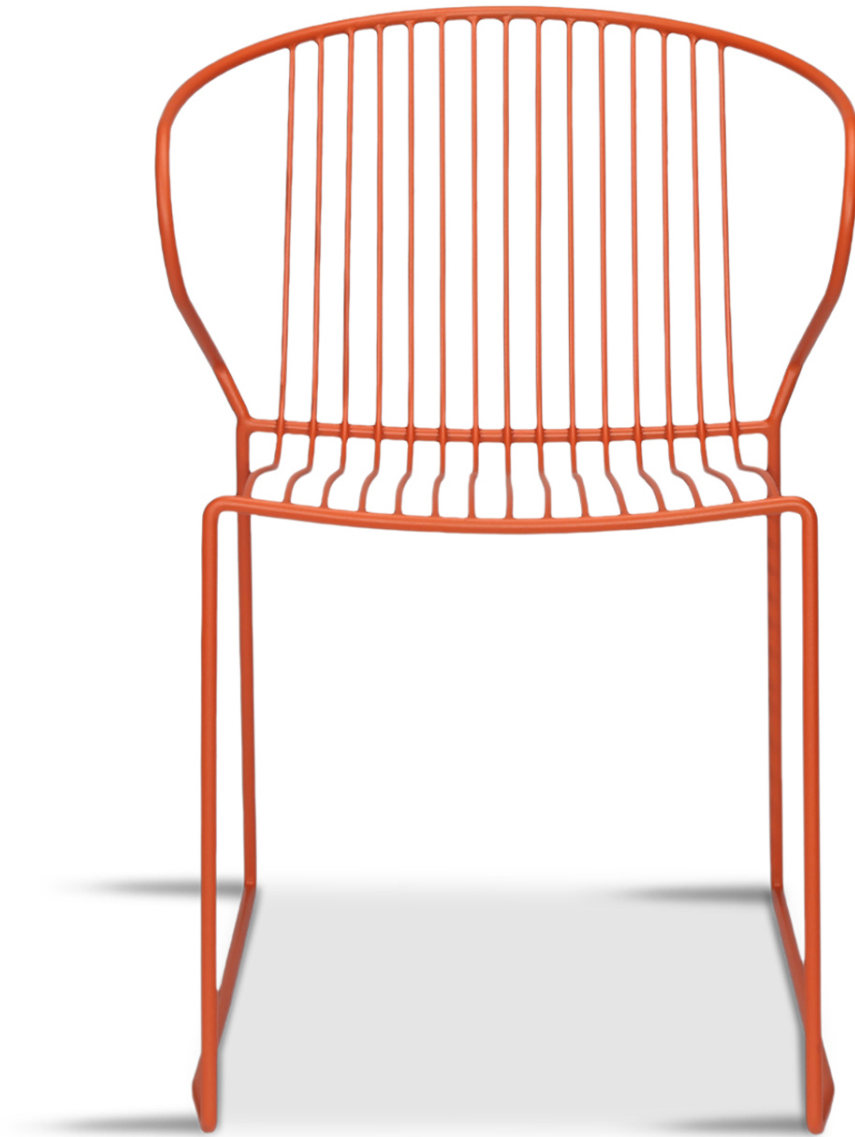

HARMONIA  
LIVING

Sammy Dining Chair - Matte Orange HL-SAM-DAC-MO

Product Images

---

## Description

---

The Sammy Dining Chair by Harmonia Living offers Midcentury style with durable, modern-day construction. Its unique look and cushionless comfort is a nod to the 1950's jet set style, perfect for adding energy and style to any outdoor setting. Born from a fully welded, powder-coated steel frame, this chair is built to last in any climate. Its carefully crafted contouring allows you to enjoy stylish, comfortable seating without a cushion. This collection is guaranteed to bring your Midcentury Modern vision to life!

## Includes

- 1x Sammy Dining Chair - Matte Orange (HL-SAM-DAC-MO)

## Dimensions

- Sammy Dining Chair: 20.75"L x 22.5"W x 29.75"H (15 lbs.)
- Frame Height: 29.75"
- Seat Height: 17.75"
- Back Height: 12"
- Arm Height: 29"