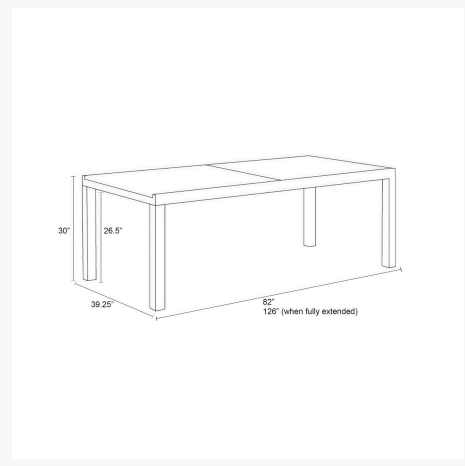

HARMONIA  
LIVING

FRAME - Spread Extendable Dining Table - Slate/Barnwood

Product Images

---

## Includes

- 1x Spread Extendable Dining Table

## Dimensions

- Dining Table: 82 126"W x 39.25"D x 30"H (110lbs.)
- Under Table Height: 26.5