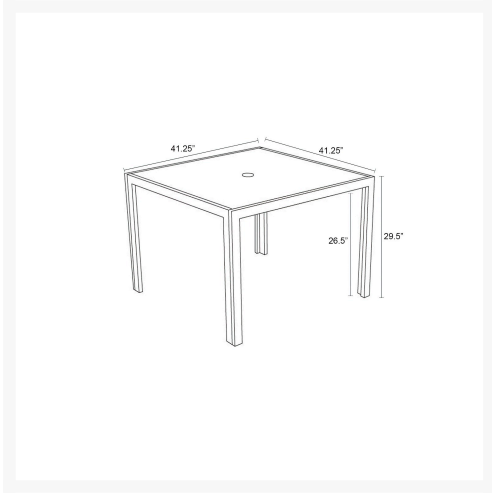

HARMONIA
LIVING

Staple 4-Seater Square Dining Table - Slate HL-STA-SL-4SQDT-AC

Product Images

Description

The Staple 4-Seater Square Dining Table by Harmonia Living boasts timeless modern lines and durable, low-maintenance materials. A unique tempered glass top features a scratch-proof ceramic coating - the table's proudest feature. The Staple's versatile design make it the perfect companion to a wide range of dining chairs, whether modern or more traditional.

Includes

- 1x Staple 41" Square Dining Table - Slate (HL-STA-SL-4SQDT-AC)

Dimensions

- Staple 41" Square Dining Table: 41.25"L x 41.25"W x 29.5"H (43 lbs.)
- Frame Height: 29.5"
- Under Table Height: 27.5"

Features

- Extra strong tempered glass top with scratch-proof ceramic coating will hide fingerprints and dust.
- Plastic foot glides help to protect your patio from scratching and also to help keep the furniture protected from dirt or water that can accumulate on the patio.
- Pre-cut umbrella hole fits umbrellas with a pole diameter up to 1.5" and includes a matching umbrella hole cover.