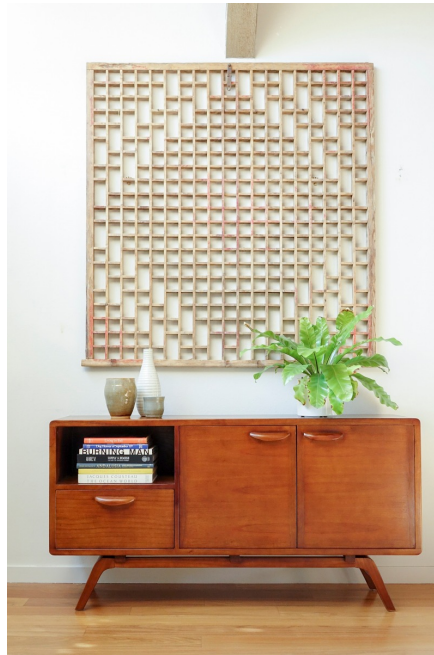

HARMONIA
LIVING

Tango TV Console HL-TAN-MI-CL-TC

Product Images

Description

The Tango TV Console by Harmonia Living features high quality solid wood construction combined with a stylish modern design. It offers 2 large cupboards and sliding drawer to conveniently organize all your living room electronics. Stylish and functional, the Tango TV Console offers it all!

Includes

- 1x Tango TV Console HL-TAN-MI-CL-TC

Dimensions

- Tango TV Console: 59L x 17.75W x 31.25H

Features

- Responsibly harvested, plantation grown Mahogany construction.
- Caramel finish highlights the natural wood grain for an organic look.
- Handmade by skilled craftsmen in Indonesia.
- Drawers have carved slide glides for easy opening and closing.
- Wood drawer handles.
- Solid wood construction for lasting durability.
- Some assembly required.