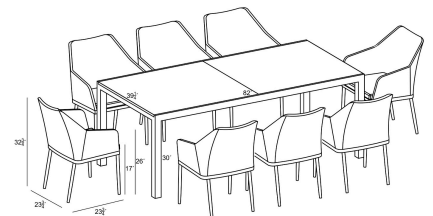

HARMONIA LIVING

Tailor 9 Piece Extendable Dining Set - Slate/Concrete HL-TA-SL-9EDS-OG

Product Images

Description

Sophistication and versatility converge in the Taylor 9 Piece Square Dining Set by Harmonia Living. Bring the intimate style of the indoors outside with chairs constructed of fine materials, including weather-resistant Texteline mixed with olefin fibers and powder-coated aluminum frames in a timeless textured finish. The classic modern lines of the accompanying table boast a unique scratch-proof ceramic surface for easy maintenance and bold style. The Taylor 9 Piece Square Dining Set is the perfect way to upgrade your next outdoor gathering!

Includes

- 8x Taylor Dining Chair - Slate HL-TA-SL-DAC-OG
- 1x Spread Extendable Dining Table - Slate/Concrete HL-SP-SL-EXTDT-CON

Dimensions

- Taylor Dining Chair : 23.75L x 23.75W x 32.75H (9 lbs.)
 - Frame Height: 32.75
 - Seat Height (No Cushion): 17
 - Seat Height (With Cushion): 19.25
 - Back Height: 13.5
 - Arm Height: 26
- Spread Extendable Dining Table : 82 - 126L x 39.25W x 30H (110 lbs.)
 - Frame Height: 30
 - Under Table Height: 26.5

Features

- Durable, rust proof frames made from thick gauge aluminum with a high-quality powder coated finish that is appropriate for residential and commercial settings.
- Padded Olefin rope seat bucket contoured for comfort.
- Upholstered "indoor look" dining chair for outdoor use.
- Scratch resistant proprietary Al-Stone top with a concrete look.
- Easy and durable extension mechanism, simply pull apart the table from both sides and flip the extension leaf into place where it will stay put with magnetic hardware.
- Stackable design makes storage and transportation easy.
- Recommended for use only under covered patios, or if placed in direct sun, must be covered with