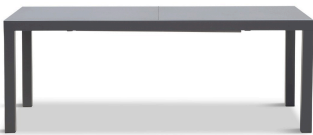

HARMONIA LIVING

Tailor 9 Piece Extendable Dining Set - Slate/Concrete HL-TA-SL-9EDS-OG

Product Images

Description

Sophistication and versatility converge in the Taylor 9 Piece Square Dining Set by Harmonia Living. Bring the intimate style of the indoors outside with chairs constructed of fine materials, including weather-resistant Texteline mixed with olefin fibers and powder-coated aluminum frames in a timeless textured finish. The classic modern lines of the accompanying table boast a unique scratch-proof ceramic surface for easy maintenance and bold style. The Taylor 9 Piece Square Dining Set is the perfect way to upgrade your next outdoor gathering!

Includes

- 8x Taylor Dining Chair - Slate HL-TA-SL-DAC-OG
- 1x Spread Extendable Dining Table - Slate/Concrete HL-SP-SL-EXTDT-CON

Dimensions

- Taylor Dining Chair : 23.75L x 23.75W x 32.75H (9 lbs.)
 - Frame Height: 32.75
 - Seat Height (No Cushion): 17
 - Seat Height (With Cushion): 19.25
 - Back Height: 13.5
 - Arm Height: 26
- Spread Extendable Dining Table : 82 - 126L x 39.25W x 30H (110 lbs.)
 - Frame Height: 30
 - Under Table Height: 26.5

Features

- Durable, rust proof frames made from thick gauge aluminum with a high-quality powder coated finish that is appropriate for residential and commercial settings.
- Padded Olefin rope seat bucket contoured for comfort.
- Upholstered "indoor look" dining chair for outdoor use.
- Scratch resistant proprietary Al-Stone top with a concrete look.
- Easy and durable extension mechanism, simply pull apart the table from both sides and flip the extension leaf into place where it will stay put with magnetic hardware.
- Stackable design makes storage and transportation easy.
- Recommended for use only under covered patios, or if placed in direct sun, must be covered with