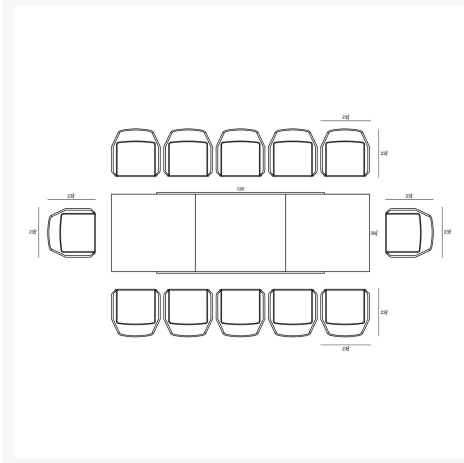

HARMONIA LIVING

Tailor 13 Piece Extendable Dining Set - Slate/Concrete HL-TA-SL-13EDS-OG

Product Images

Description

Sophistication and versatility converge in the Tailor 13 Piece Extendable Dining Set by Harmonia Living. Bring the intimate style of the indoors outside with chairs constructed of fine materials, including weather-resistant Texteline mixed with olefin fibers and powder-coated aluminum frames in a timeless textured finish. Our unique Al-Stone table top brings the look of chic, industrial concrete to a durable aluminum top in a low-maintenance, functional centerpiece. The Tailor 13 Piece Extendable Dining Set is the perfect way to upgrade your next outdoor gathering!

Includes

- 12x Tailor Dining Chair - Slate HL-TA-SL-DAC-OG
- 1x Spread Extendable Dining Table - Slate/Concrete HL-SP-SL-EXTDT-CON

Dimensions

- Tailor Dining Chair : 23.75L x 23.75W x 32.75H (9 lbs.)
 - Frame Height: 32.75
 - Seat Height (No Cushion): 17
 - Seat Height (With Cushion): 19.25
 - Back Height: 13.5
 - Arm Height: 26
- Spread Extendable Dining Table : 82 - 126L x 39.25W x 30H (110 lbs.)
 - Frame Height: 30
 - Under Table Height: 26.5