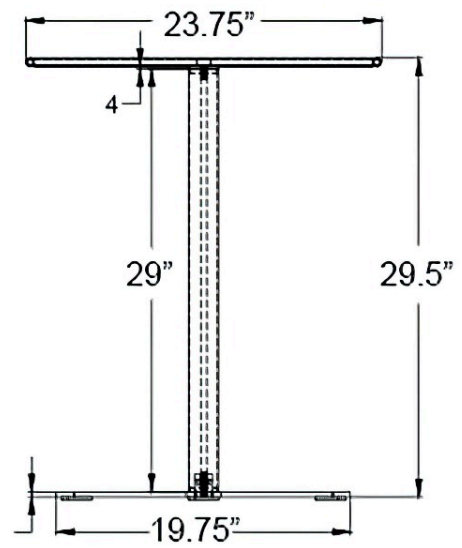

HARMONIA
LIVING

Betty Bistro Table - Matte White HL-BET-2DT-MW

Product Images

Description

The simplicity of modern design makes the Betty Bistro Table by Harmonia Living a sharp choice for patio drinks and dining. Versatile enough for use outdoors or in, durable enough for home or public space, Betty will be the center of the party. Surround Betty with a few of our Frank Dining Chairs to elevate the setting with Midcentury Modern class.

Includes

- 1x Betty 24" Round Dining Table (HL-BET-2DT)

Dimensions

- Betty 24" Round Dining Table: 23.75"L x 23.75"W x 29.5"H (22 lbs.)
- Frame Height: 29.5"
- Under Table Height: 29"

Features

- Electrophoretically Deposited Primer (EDP) undercoat and top layer powder coat add extra durability, style and corrosion resistance.
- Commercial grade construction intended for regular indoor or outdoor use.
- Made for both indoor and outdoor use.