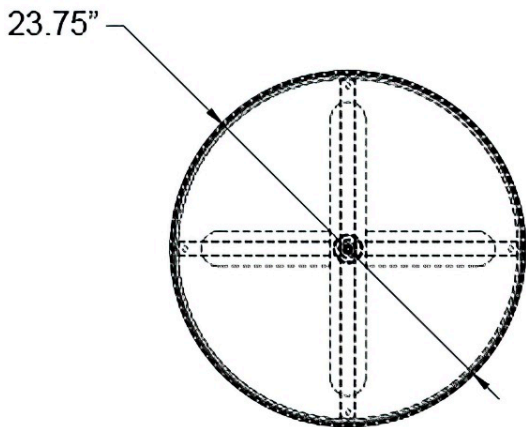

HARMONIA
LIVING

Betty Bistro Table - Matte White HL-BET-2DT-MW

Product Images

Description

The simplicity of modern design makes the Betty Bistro Table by Harmonia Living a sharp choice for patio drinks and dining. Versatile enough for use outdoors or in, durable enough for home or public space, Betty will be the center of the party. Surround Betty with a few of our Frank Dining Chairs to elevate the setting with Midcentury Modern class.

Includes

- 1x Betty 24" Round Dining Table (HL-BET-2DT)

Dimensions

- Betty 24" Round Dining Table: 23.75"L x 23.75"W x 29.5"H (22 lbs.)
- Frame Height: 29.5"
- Under Table Height: 29"

Features

- Electrophoretically Deposited Primer (EDP) undercoat and top layer powder coat add extra durability, style and corrosion resistance.
- Commercial grade construction intended for regular indoor or outdoor use.
- Made for both indoor and outdoor use.