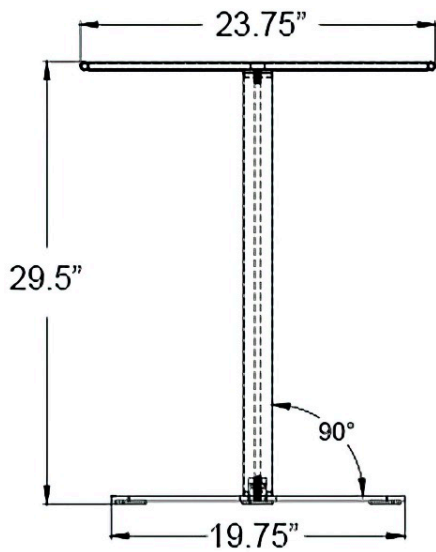

HARMONIA
LIVING

Betty Bistro Table - Matte White HL-BET-2DT-MW

Product Images

Description

The simplicity of modern design makes the Betty Bistro Table by Harmonia Living a sharp choice for patio drinks and dining. Versatile enough for use outdoors or in, durable enough for home or public space, Betty will be the center of the party. Surround Betty with a few of our Frank Dining Chairs to elevate the setting with Midcentury Modern class.

Includes

- 1x Betty 24" Round Dining Table (HL-BET-2DT)

Dimensions

- Betty 24" Round Dining Table: 23.75"L x 23.75"W x 29.5"H (22 lbs.)
- Frame Height: 29.5"
- Under Table Height: 29"

Features

- Electrophoretically Deposited Primer (EDP) undercoat and top layer powder coat add extra durability, style and corrosion resistance.
- Commercial grade construction intended for regular indoor or outdoor use.
- Made for both indoor and outdoor use.