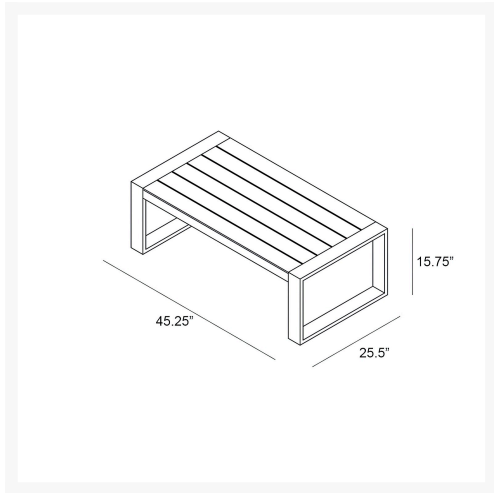

HARMONIA
LIVING

Portal Coffee Table - Black HL-PORT-BK-CT

Product Images

Description

The Portal Collection by Harmonia Living evokes the beautiful horizontal simplicity of modern architectural lines. Its distinct profile, design-forward slats and sleek powder-coat finish provide the perfect complement to any outdoor setting, from beachside deck to urban rooftop. This piece's sturdy aluminum frame is made to endure in any outdoor setting, rain or shine. Scaled for versatility without sacrificing comfort, Portal will make a statement in living spaces of all shapes and sizes.

Includes

- 1x Portal Coffee Table - Black (HL-PORT-BK-CT)

Dimensions

- Portal Coffee Table: 45.25"L x 25.5"W x 15.75"H (23 lbs.)
- Frame Height: 15.75"

Features

- Plastic foot glides help to protect your patio from scratching and also to help keep the furniture protected from dirt or water that can accumulate on the patio.