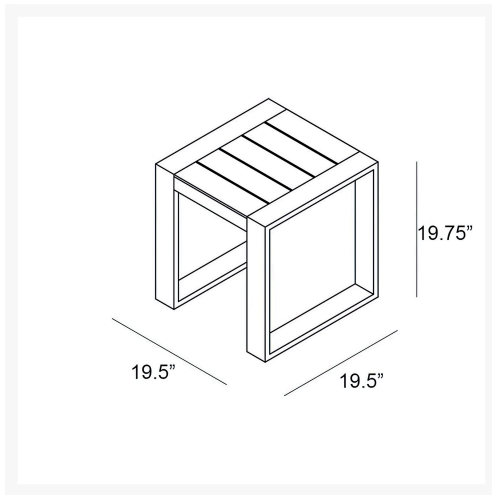

HARMONIA  
LIVING

Portal End Table - Black HL-PORT-BK-ET

Product Images

---

## Description

---

The Portal Collection by Harmonia Living evokes the beautiful horizontal simplicity of modern architectural lines. Its distinct profile, design-forward slats and sleek powder-coat finish provide the perfect complement to any outdoor setting, from beachside deck to urban rooftop. This piece's sturdy aluminum frame is made to endure in any outdoor setting, rain or shine. Scaled for versatility without sacrificing comfort, Portal will make a statement in living spaces of all shapes and sizes.

## Dimensions

- Portal End Table: 19.5"L x 19.5"W x 19.75"H (14 lbs.)
- Frame Height: 19.75"