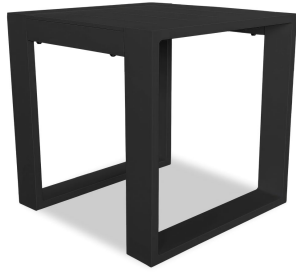

HARMONIA  
LIVING

Portal End Table - Black HL-PORT-BK-ET

Product Images

---

## Description

---

The Portal Collection by Harmonia Living evokes the beautiful horizontal simplicity of modern architectural lines. Its distinct profile, design-forward slats and sleek powder-coat finish provide the perfect complement to any outdoor setting, from beachside deck to urban rooftop. This piece's sturdy aluminum frame is made to endure in any outdoor setting, rain or shine. Scaled for versatility without sacrificing comfort, Portal will make a statement in living spaces of all shapes and sizes.

## Includes

- 1x Portal End Table - Black (HL-PORT-BK-ET)

## Dimensions

- Portal End Table: 19.5"L x 19.5"W x 19.75"H (14 lbs.)
- Frame Height: 19.75"