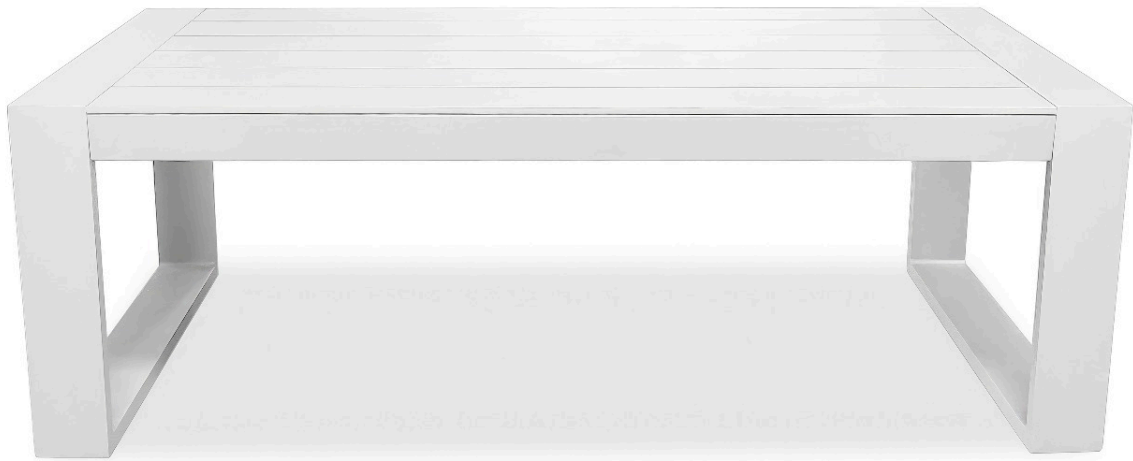

HARMONIA
LIVING

Portal Coffee Table - White HL-PORT-WHT-CT

Product Images

Description

The Portal Collection by Harmonia Living evokes the beautiful horizontal simplicity of modern architectural lines. Its distinct profile, design-forward slats and sleek powder-coat finish provide the perfect complement to any outdoor setting, from beachside deck to urban rooftop. This piece's sturdy aluminum frame is made to endure in any outdoor setting, rain or shine. Scaled for versatility without sacrificing comfort, Portal will make a statement in living spaces of all shapes and sizes.

Includes

- 1x Portal Coffee Table - White (HL-PORT-WHT-CT)

Dimensions

- Portal Coffee Table: 45.25"L x 25.5"W x 15.75"H (23 lbs.)
- Frame Height: 15.75"

Features

- Plastic foot glides help to protect your patio from scratching and also to help keep the furniture protected from dirt or water that can accumulate on the patio.