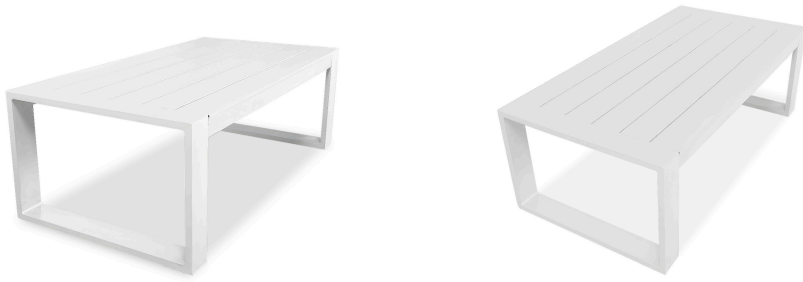

HARMONIA
LIVING

Portal Coffee Table - White HL-PORT-WHT-CT

Product Images

Description

The Portal Collection by Harmonia Living evokes the beautiful horizontal simplicity of modern architectural lines. Its distinct profile, design-forward slats and sleek powder-coat finish provide the perfect complement to any outdoor setting, from beachside deck to urban rooftop. This piece's sturdy aluminum frame is made to endure in any outdoor setting, rain or shine. Scaled for versatility without sacrificing comfort, Portal will make a statement in living spaces of all shapes and sizes.

Includes

- 1x Portal Coffee Table - White (HL-PORT-WHT-CT)

Dimensions

- Portal Coffee Table: 45.25"L x 25.5"W x 15.75"H (23 lbs.)
- Frame Height: 15.75"

Features

- Plastic foot glides help to protect your patio from scratching and also to help keep the furniture protected from dirt or water that can accumulate on the patio.