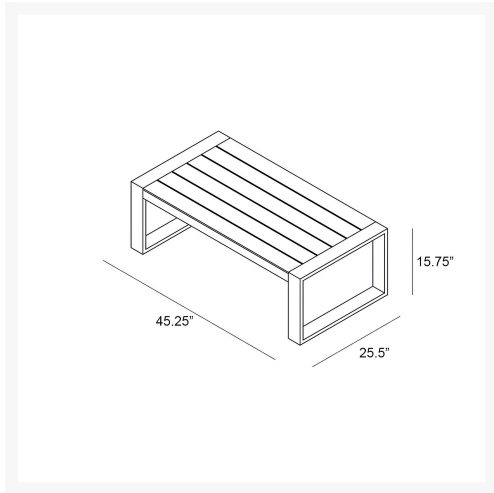

HARMONIA
LIVING

Portal Coffee Table - White HL-PORT-WHT-CT

Product Images

Description

The Portal Collection by Harmonia Living evokes the beautiful horizontal simplicity of modern architectural lines. Its distinct profile, design-forward slats and sleek powder-coat finish provide the perfect complement to any outdoor setting, from beachside deck to urban rooftop. This piece's sturdy aluminum frame is made to endure in any outdoor setting, rain or shine. Scaled for versatility without sacrificing comfort, Portal will make a statement in living spaces of all shapes and sizes.

Includes

- 1x Portal Coffee Table - White (HL-PORT-WHT-CT)

Dimensions

- Portal Coffee Table: 45.25"L x 25.5"W x 15.75"H (23 lbs.)
- Frame Height: 15.75"

Features

- Plastic foot glides help to protect your patio from scratching and also to help keep the furniture protected from dirt or water that can accumulate on the patio.