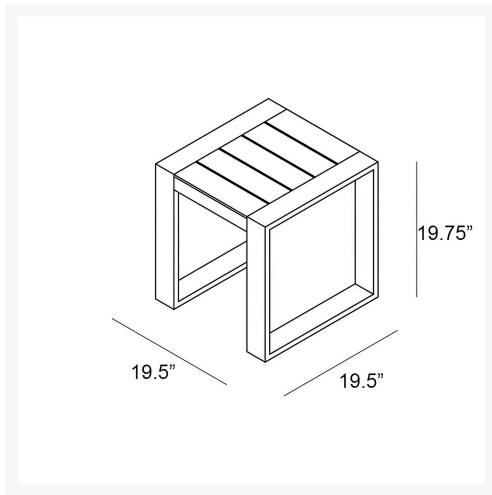

HARMONIA
LIVING

Portal End Table - White HL-PORT-WHT-ET

Product Images

Description

The Portal Collection by Harmonia Living evokes the beautiful horizontal simplicity of modern architectural lines. Its distinct profile, design-forward slats and sleek powder-coat finish provide the perfect complement to any outdoor setting, from beachside deck to urban rooftop. This piece's sturdy aluminum frame is made to endure in any outdoor setting, rain or shine. Scaled for versatility without sacrificing comfort, Portal will make a statement in living spaces of all shapes and sizes.

Includes

- 1x Portal End Table - White (HL-PORT-WHT-ET)

Dimensions

- Portal End Table: 19.5"L x 19.5"W x 19.75"H (14 lbs.)
- Frame Height: 19.75"

Features

- Plastic foot glides help to protect your patio from scratching and also to help keep the furniture protected from dirt or water that can accumulate on the patio.