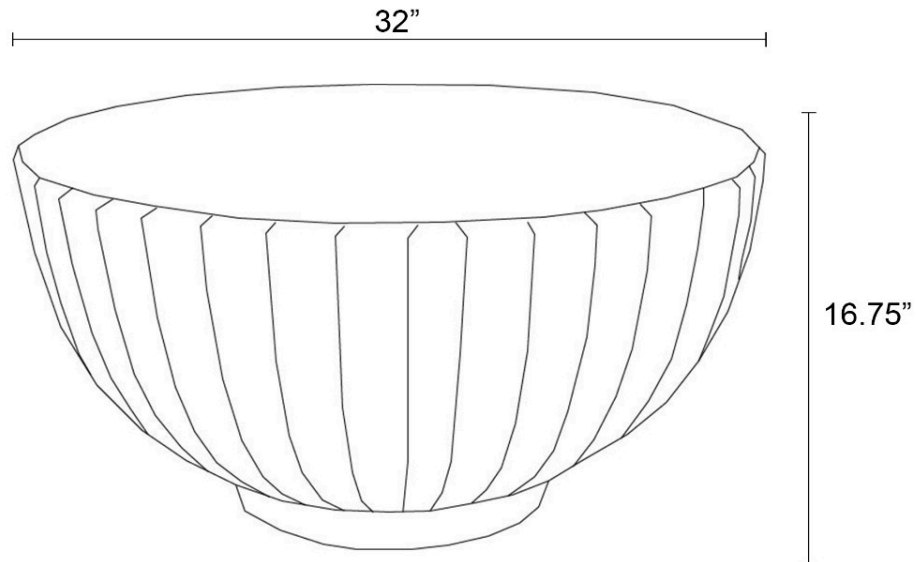

HARMONIA
LIVING

Current Round Coffee Table - Ivory HL-CUR-IV-RCT

Product Images

Description

Inspired by the ripples formed in sand by the ocean's waves, the Current Coffee Table by Harmonia Living offers a relaxed, natural feel. Sculpted from strong composite materials, this piece blends old world style with modern materials for a look that is both chic and timeless. You can pair this table with modern Harmonia Living outdoor furniture collections like Avion or District for a boho chic look or compliment the rounded textures of Dune for a cohesive mixed materials look. Designed for life outdoors, the Current collection will flow beautifully in your outdoor space.

Includes

- 1x Current Round Coffee Table - Ivory (HL-CUR-IV-RCT)

Dimensions

- Current Round Coffee Table: 32"L x 32"W x 16.75"H (50 lbs.)
- Frame Height: 16.75"

Features

- Fiber reinforced build gives it extra durability and strength.
- Finish is resistant to fading or staining.
- Made for both indoor and outdoor use.