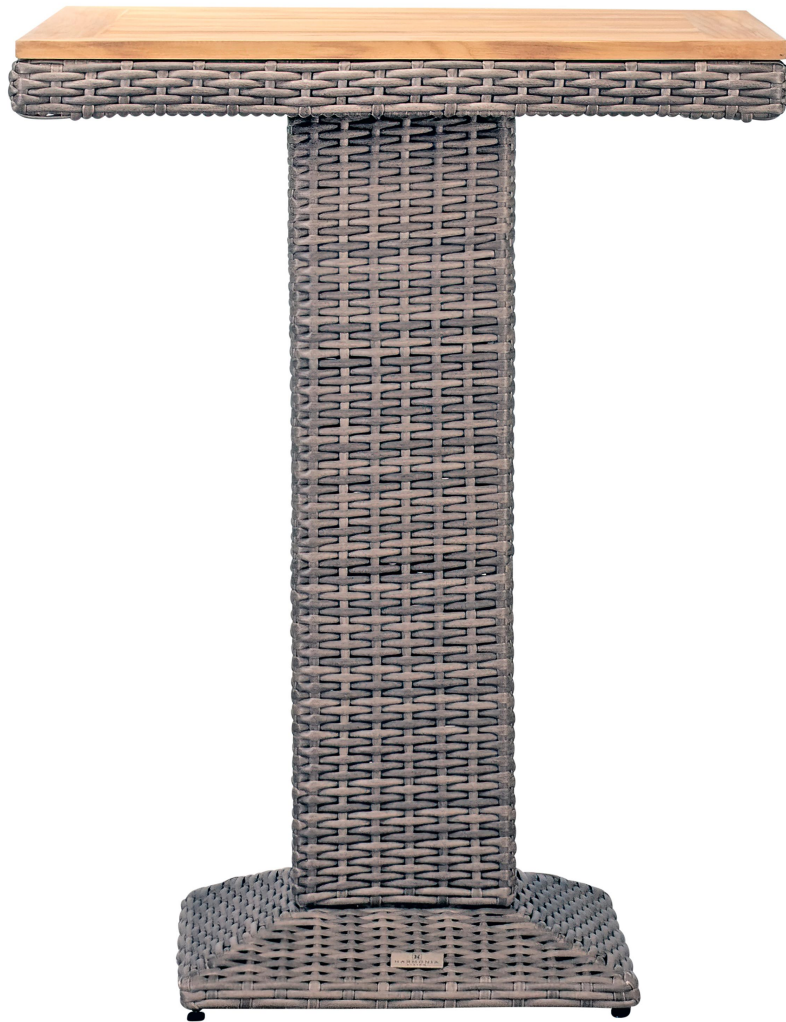

HARMONIA
LIVING

Dune 4-Seater Square Bar Table HL-DUNE-DW-4BT

Product Images

Description

If you're looking for a bar height table for your outdoor dining area, the Dune 4-Seater Square Bar Table by Harmonia Living is for you! This piece's teak highlights and neutral coloring give it a unique visual appeal, while sturdy, all-weather construction ensures lasting performance across the seasons. Its large table top allows you to easily seat up to 4 people comfortably. The table is made with recycled, reclaimed teak wood, which is ideal for frequent use outdoors, while a thick-gauged aluminum frame provides a stable, durable foundation for your new bar table.

Includes

- 1x Dune 4-Seater Square Bar Table HL-DUNE-DW-4BT-TOP
- 1x Glass Top HL-DUNE-DW-4BT-BASE

Dimensions

- Dune 4-Seater Square Bar Table: 31.5L x 31.5W x 42.75H (60 lbs.)
 - Frame Height: 42.75
 - Under Table Height: 42

Features

- High-Density Polyethylene (HDPE) is a synthetic all-weather wicker made with virgin materials that provides resistance to fading and cracking. Wicker color is infused into the HDPE wicker for lasting durability.

- Wicker is hand-woven onto a thick gauge, powder coated aluminum frame that is lightweight, durable and corrosion resistant.
- Made from sustainable certified V legal, Grade A teak is harvested responsibly. Grade A teak is from mature trees that features grain that is more even, and color that is more consistent than lesser grades of teak.
- Plastic foot glides help to protect your patio from scratching and also to help keep the furniture protected from dirt or water that can accumulate on the patio.