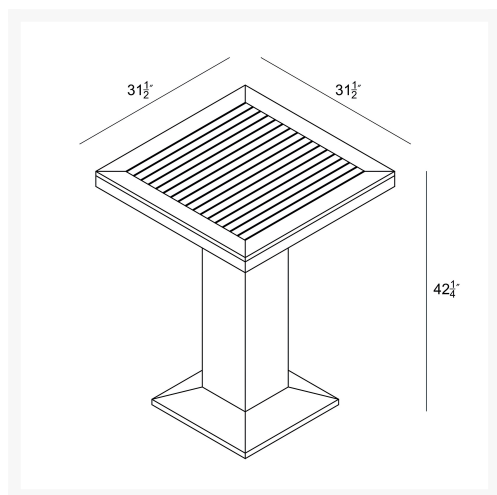

HARMONIA
LIVING

Dune 4-Seater Square Bar Table HL-DUNE-DW-4BT

Product Images

Description

If you're looking for a bar height table for your outdoor dining area, the Dune 4-Seater Square Bar Table by Harmonia Living is for you! This piece's teak highlights and neutral coloring give it a unique visual appeal, while sturdy, all-weather construction ensures lasting performance across the seasons. Its large table top allows you to easily seat up to 4 people comfortably. The table is made with recycled, reclaimed teak wood, which is ideal for frequent use outdoors, while a thick-gauged aluminum frame provides a stable, durable foundation for your new bar table.

Includes

- 1x Dune 4-Seater Square Bar Table HL-DUNE-DW-4BT-TOP
- 1x Glass Top HL-DUNE-DW-4BT-BASE

Dimensions

- Dune 4-Seater Square Bar Table: 31.5L x 31.5W x 42.75H (60 lbs.)
 - Frame Height: 42.75
 - Under Table Height: 42