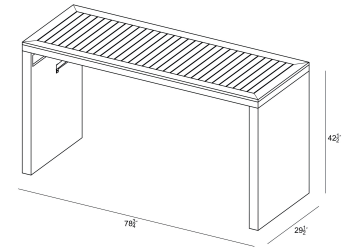

HARMONIA
LIVING

Dune 6-Seater Rectangular Bar Table HL-DUNE-DW-6BT

Product Images

Description

If you're looking for a bar height table for your outdoor dining area, the Dune 6-Seater Rectangular Bar Table by Harmonia Living is for you! This piece's teak highlights and neutral coloring give it a unique visual appeal, while sturdy, all-weather construction ensures lasting performance across the seasons. Its large table top allows you to easily seat up to 6 people comfortably. The table is made with recycled, reclaimed teak wood, which is ideal for frequent use outdoors, while a thick-gauged aluminum frame provides a Staple, durable foundation for your new bar table.

Includes

- 1x Dune 6-Seater Rectangular Bar Table HL-DUNE-DW-6BT
- 1x Glass Top HL-6BT-G

Dimensions

- Dune 6-Seater Rectangular Bar Table: 78.75L x 29.5W x 42.5H (155 lbs.)
 - Frame Height: 42.5
 - Under Table Height: 39.25