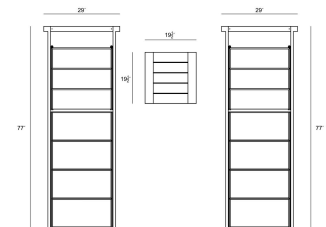

HARMONIA  
LIVING

Lift 3 Piece Chaise Lounge Set - Slate HL-LIFT-SL-3CLS-DW

Product Images

---

## Dimensions

- Lift Reclining Chaise Lounge : 29L x 77W x 11.5H (50 lbs.)
  - Frame Height: 11.5
  - Seat Height (No Cushion): 11.5
- Portal End Table : 19.5L x 19.5W x 19.75H (14 lbs.)
  - Frame Height: 19.75