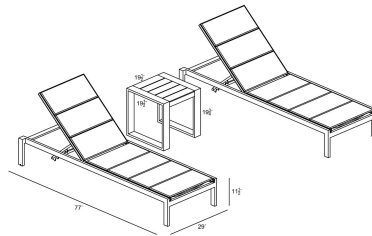

HARMONIA  
LIVING

Lift 3 Piece Chaise Lounge Set - Slate HL-LIFT-SL-3CLS-DW

Product Images

---

## Description

The Lift Chaise Lounge Set pairs well with Harmonia Living's Portal End Table, boasting timeless modern lines and durable, low-maintenance materials. Its beautiful sling material is quick-drying, perfect for any poolside setting while the durable aluminum end table provides the perfect complement that's both functional and modern in appeal.

## Includes

- 2x Lift Reclining Chaise Lounge - Slate/Driftwood HL-LIFT-SL-RCL-DW
- 1x Portal End Table - Slate HL-PORT-ET

## Dimensions

- Lift Reclining Chaise Lounge : 29L x 77W x 11.5H (50 lbs.)
  - Frame Height: 11.5
  - Seat Height (No Cushion): 11.5
- Portal End Table : 19.5L x 19.5W x 19.75H (14 lbs.)
  - Frame Height: 19.75