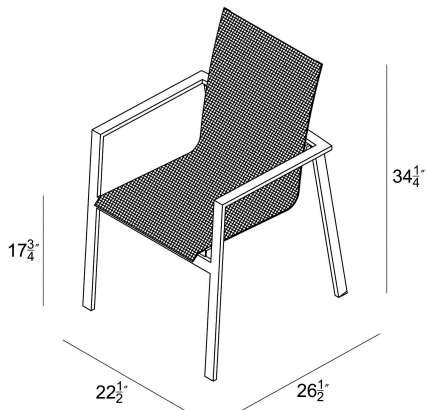

HARMONIA
LIVING

Lift Dining Arm Chair - White HL-LIFT-WT-DAC-DW

Product Images

Description

A poolside seating arrangement...paired with an end table on patio or porch for afternoon conversation...surrounding a modern outdoor dining set.... However you configure the Lift Stackable Dining Chair, it's a savvy, versatile choice for your outdoor space. Dismissing both the ordinary and the extravagant, the Lift Chair's simple, chic style and bold finish fit most any palette and decor. The seat is extra comfortable thanks to soft Texteline sling material and a supportive backrest. This modern patio dining chair features an aluminum frame with a protective powder coating. A floating seat design adds a hint of elegance, and interest. The chairs stack for easy storage in the off-season, so feel free to order as many as needed for your perfect patio party.

Includes

- 1x Lift Dining Arm Chair - White (HL-LIFT-WT-DAC-DW)

Dimensions

- Lift Dining Arm Chair: 22.5"L x 26.5"W x 34.25"H (6 lbs.)
- Frame Height: 34.25"
- Seat Height: 17.75"
- Back Height: 16.5"
- Arm Height: 25.25"