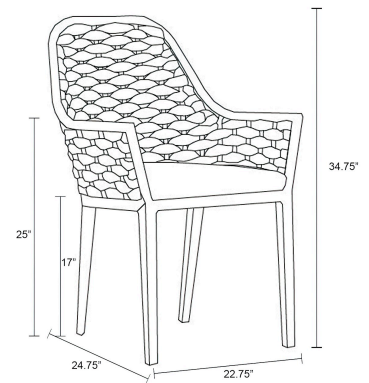

HARMONIA  
LIVING

Parlor Dining Chair - White HL-PAR-WT-DAC-PEW

Product Images

---

## Description

The Parlor Dining Arm Chair by Harmonia Living evokes the stately traditions of another era in sleek, modern colors and materials. A durable powder-coated aluminum frame in matte finish is intertwined with wide bands of weather-resistant olefin fabric strapping to create a signature style statement. The Parlor Dining Arm Chair brings a touch of warmth and comfort to your poolside or porch, whether surrounding the dining table or paired with an end table for intimate outdoor conversation.

## Includes

- 1x Parlor Dining Chair - White (HL-PAR-WT-DAC-PEW)

## Dimensions

- Parlor Dining Chair: 22.75"L x 24.75"W x 34.75"H (16 lbs.)
- Frame Height: 34.75"
- Seat Height (No Cushion): 17"
- Seat Height (With Cushion): 19.25"
- Back Height: 15.5"
- Arm Height: 25"