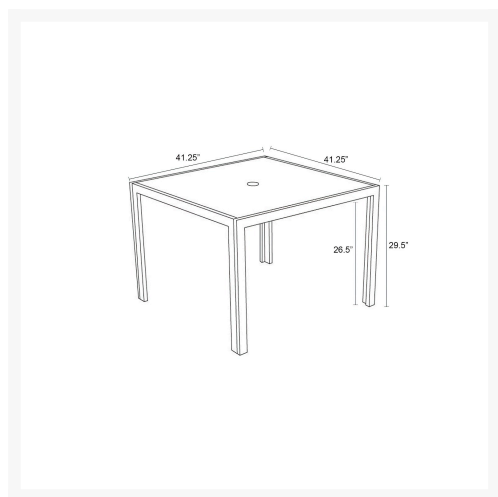

HARMONIA
LIVING

Staple 4-Seater Square Dining Table - White HL-STA-WT-4SQDT-AC

Product Images

Description

The Staple 4-Seater Square Dining Table by Harmonia Living boasts timeless modern lines and durable, low-maintenance materials. A unique tempered glass top features a scratch-proof ceramic coating - the table's proudest feature. The Staple's versatile design make it the perfect companion to a wide range of dining chairs, whether modern or more traditional.

Includes

- 1x Staple 41" Square Dining Table - White (HL-STA-WT-4SQDT-AC)

Dimensions

- Staple 41" Square Dining Table: 41.25"L x 41.25"W x 29.5"H (43 lbs.)
- Frame Height: 29.5"
- Under Table Height: 27.5"

Features

- Extra strong tempered glass top with scratch-proof ceramic coating will hide fingerprints and dust.
- Plastic foot glides help to protect your patio from scratching and also to help keep the furniture protected from dirt or water that can accumulate on the patio.
- Pre-cut umbrella hole fits umbrellas with a pole diameter up to 1.5" and includes a matching umbrella hole cover.