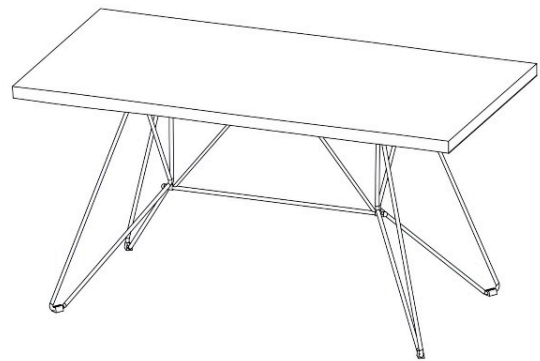

HARMONIA
LIVING

Hairpin Rectangular Dining Table - CUSTOM HL-HPIN-RCDT-CUSTOM

Product Images

Description

Designed to comfortably seat up to 8 people, the Hairpin Rectangular Dining Table by Harmonia Living will bring a modern, minimalist flare to your next outdoor gathering. Its unique leg design, crisp edges and slim profile will inspire conversation, while sturdy, all-weather construction ensures lasting performance across the seasons. Its sturdy steel frame comes in a beautiful White Finish and is built to endure in any outdoor setting, rain or shine, sun or shade!

Includes

- 1x Hairpin 55" Rectangular Dining Table (HL-HPIN-MW-RCDT-MW)

Dimensions

- Hairpin 55" Rectangular Dining Table: 55.25"L x 31.5"W x 28.75"H (45 lbs.)
- Frame Height: 28.75"
- Under Table Height: 27.75"