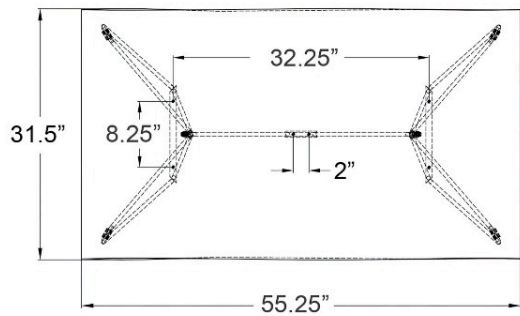

HARMONIA
LIVING

Hairpin Rectangular Dining Table - CUSTOM HL-HPIN-RCDT-CUSTOM

Product Images

Description

Designed to comfortably seat up to 8 people, the Hairpin Rectangular Dining Table by Harmonia Living will bring a modern, minimalist flare to your next outdoor gathering. Its unique leg design, crisp edges and slim profile will inspire conversation, while sturdy, all-weather construction ensures lasting performance across the seasons. Its sturdy steel frame comes in a beautiful White Finish and is built to endure in any outdoor setting, rain or shine, sun or shade!

Includes

- 1x Hairpin 55" Rectangular Dining Table (HL-HPIN-MW-RCDT-MW)

Dimensions

- Hairpin 55" Rectangular Dining Table: 55.25"L x 31.5"W x 28.75"H (45 lbs.)
- Frame Height: 28.75"
- Under Table Height: 27.75"