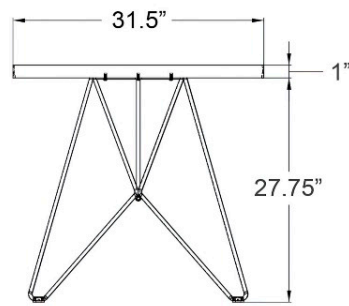

HARMONIA
LIVING

Hairpin Rectangular Dining Table - CUSTOM HL-HPIN-RCDT-CUSTOM

Product Images

Description

Designed to comfortably seat up to 8 people, the Hairpin Rectangular Dining Table by Harmonia Living will bring a modern, minimalist flare to your next outdoor gathering. Its unique leg design, crisp edges and slim profile will inspire conversation, while sturdy, all-weather construction ensures lasting performance across the seasons. Its sturdy steel frame comes in a beautiful White Finish and is built to endure in any outdoor setting, rain or shine, sun or shade!

Includes

- 1x Hairpin 55" Rectangular Dining Table (HL-HPIN-MW-RCDT-MW)

Dimensions

- Hairpin 55" Rectangular Dining Table: 55.25"L x 31.5"W x 28.75"H (45 lbs.)
- Frame Height: 28.75"
- Under Table Height: 27.75"