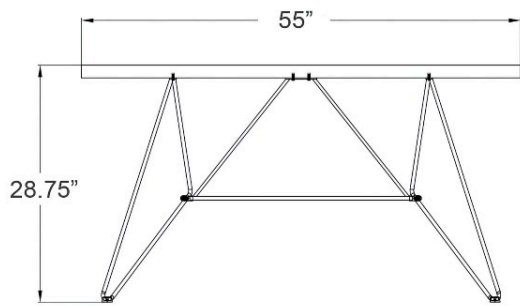

HARMONIA
LIVING

Hairpin Rectangular Dining Table - CUSTOM HL-HPIN-RCDT-CUSTOM

Product Images

Description

Designed to comfortably seat up to 8 people, the Hairpin Rectangular Dining Table by Harmonia Living will bring a modern, minimalist flare to your next outdoor gathering. Its unique leg design, crisp edges and slim profile will inspire conversation, while sturdy, all-weather construction ensures lasting performance across the seasons. Its sturdy steel frame comes in a beautiful White Finish and is built to endure in any outdoor setting, rain or shine, sun or shade!

Includes

- 1x Hairpin 55" Rectangular Dining Table (HL-HPIN-MW-RCDT-MW)

Dimensions

- Hairpin 55" Rectangular Dining Table: 55.25"L x 31.5"W x 28.75"H (45 lbs.)
- Frame Height: 28.75"
- Under Table Height: 27.75"