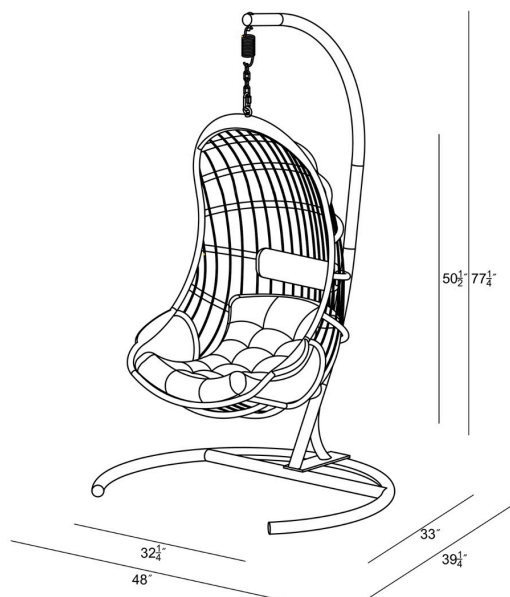

HARMONIA  
LIVING

Tiburón 2 Piece Hanging Chair Set - Coffee Bean/White Stand HL-TBN-WT-CB-2SW-PB

Product Images

---

## Description

---

Add the Tiburon 2 Piece Hanging Chair Set by Harmonia Living to your patio for a completely different seating experience. Sit back and relax on comfortable cushions while a gentle breeze sways you back and forth! This set will create the perfect space for reading a book, enjoying your favorite beverage or taking an afternoon nap. The wicker is made with durable High-Density Polyethylene (HDPE) and finished in a beautifully textured Coffee Bean color, which gives it a natural feel. Its sturdy aluminum frame, all-weather cushions and structurally reinforced seat are made to endure in any outdoor setting, rain or shine. This piece's unique hanging design and neutral color scheme make it ideal for any outdoor space, regardless of size limitations or design preferences. This set comes with 1 Hanging Chair (Coffee Bean Finish) and 1 Stand (White Finish).

## Dimensions

- Basket: 32.25"W x 27"D x 48.5"H (25lbs.)

## Features

- Frame Finish: White
- Seat/Back Finish: Coffee Bean
- Fabric Color: Pebble
- Country Of Origin: Country of Origin: China
- Assembly Required:
- High-Density Polyethylene (HDPE) Wicker is all-weather, recyclable and resistant to fading or cracking.
- Thick gauge, powder-coated aluminum frame is lightweight, durable and corrosion resistant.
- Seat is structurally reinforced for lasting durability
- Cushions made with outdoor grade, pebble colored fabric
- Perfect for outdoor areas, large and small.
- Designed for one-person use.
- Some assembly required.