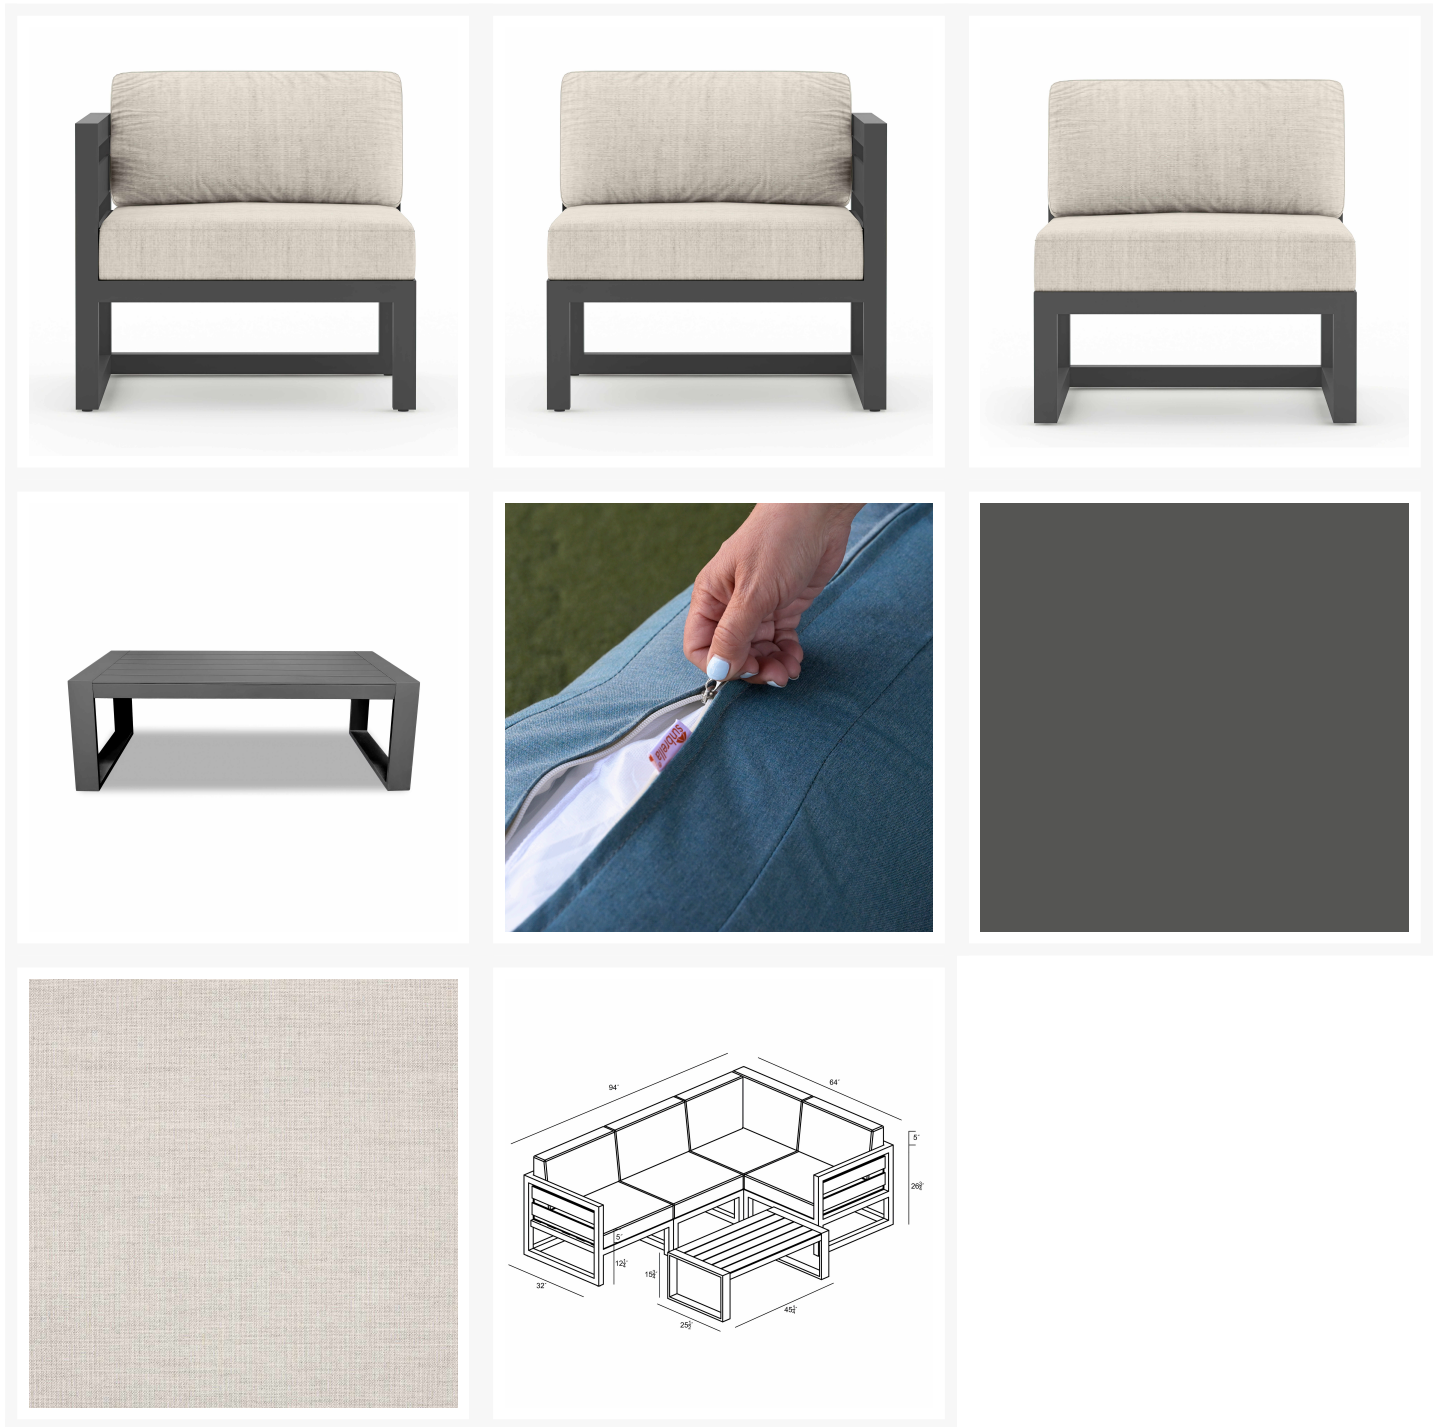

HARMONIA
LIVING

Avion 5 Piece Sectional Set - Slate HL-AVN-SL-5SEC

Product Images

Description

An inspired blend of Midcentury Modernism and contemporary lines, the 5 Piece Avion Sectional Set by Harmonia Living brings artful design to your outdoor space. The hallmarks of the collection include durable aluminum metalwork, a sleek silhouette, and extra-spacious deep seating. Stain-resistant Sunbrella® fabric cushions and weather-resistant powder-coated frames make Avion as sensible as it is stylish. If you wish to order this set through Harmonia Living's Quick Ship program, make sure to select a Quick Ship (QS) fabric before checkout! All cushions are made in the USA from Sunbrella, Outdura, and Revolution performance fabrics which carry a 5 year fade warranty.

Includes

- 3x Avion Corner Section - Slate HL-AVN-SL-CS
- 1x Avion Middle - Slate HL-AVN-SL-MS
- 1x Portal Coffee Table - Slate HL-PORT-CT

Dimensions

- Avion Corner Section : 32L x 32W x 33H (37 lbs.)
 - Frame Height: 26.75
 - Seat Height (No Cushion): 12.25
 - Seat Height (With Cushion): 17.25
 - Back Height: 15.75
 - Arm Height: 26.75
- Avion Middle : 30L x 32W x 33H (32 lbs.)
 - Frame Height: 26.75
 - Seat Height (No Cushion): 12.25
 - Seat Height (With Cushion): 17.25
 - Back Height: 15.75
 - Arm Height: 26.75
- Portal Coffee Table : 45.25L x 25.5W x 15.75H (23 lbs.)
 - Frame Height: 15.75