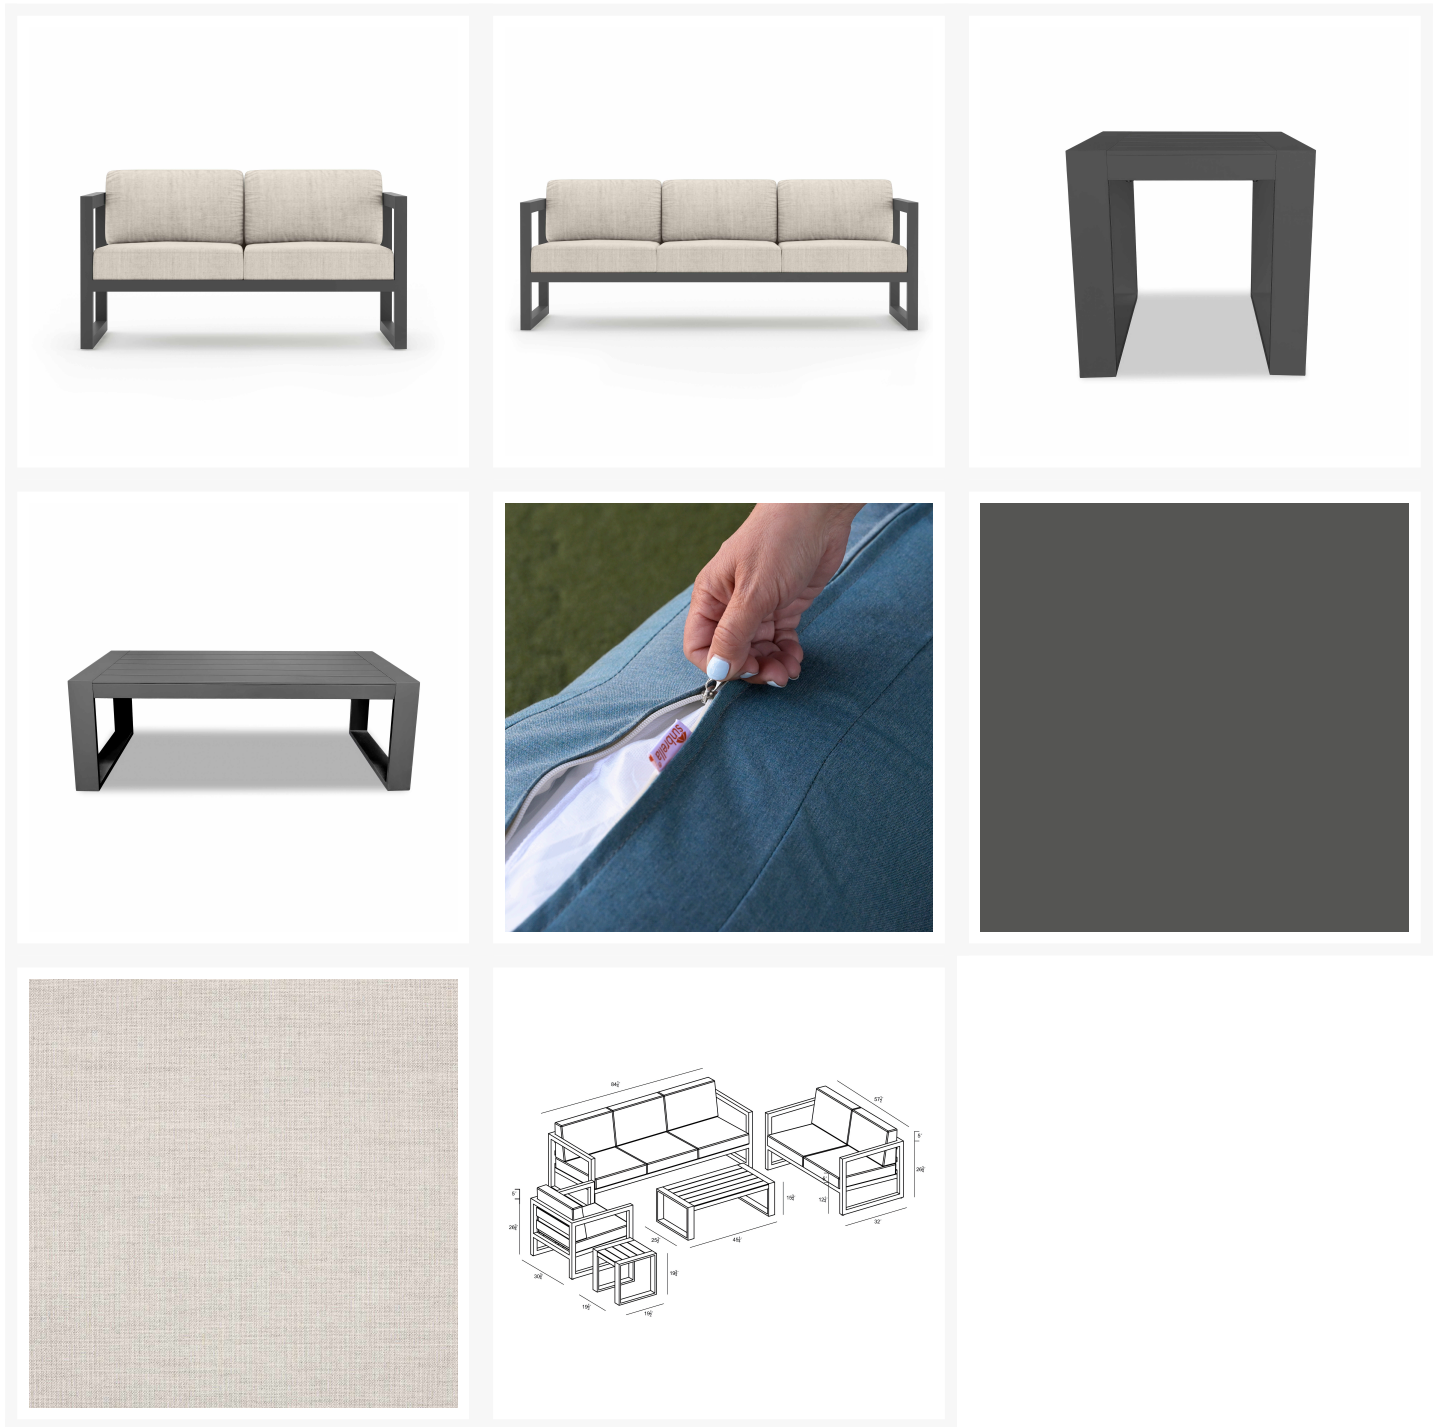

HARMONIA LIVING

Avion 5 Piece Sofa Set - Slate HL-AVN-SL-5SS

Product Images

Description

An inspired blend of Midcentury Modernism and contemporary lines, the 5 Piece Avion Sofa Set by Harmonia Living brings artful design to your outdoor space. The hallmarks of the collection include durable aluminum metalwork, a sleek silhouette, and extra-spacious deep seating. Stain-resistant Sunbrella® fabric cushions and weather-resistant powder-coated frames make Avion as sensible as it is stylish. If you wish to order this set through Harmonia Living's Quick Ship program, make sure to select a Quick Ship (QS) fabric before checkout! All cushions are made in the USA from Sunbrella, Outdura, and Revolution performance fabrics which carry a 5 year fade warranty.

Includes

- 1x Avion Sofa - Slate HL-AVN-SL-S
- 1x Avion Loveseat - Slate HL-AVN-SL-LS
- 1x Avion Club Chair - Slate HL-AVN-SL-CC
- 1x Portal Coffee Table - Slate HL-PORT-CT
- 1x Portal End Table - Slate HL-PORT-ET

Dimensions

- Avion Sofa : 84.25L x 32W x 33H (76 lbs.)
 - Frame Height: 26.75
 - Seat Height (No Cushion): 12.25
 - Seat Height (With Cushion): 17.25
 - Back Height: 15.75
 - Arm Height: 26.75
- Avion Loveseat : 57.5L x 32W x 33H (35 lbs.)
 - Frame Height: 26.75
 - Seat Height (No Cushion): 12.25
 - Seat Height (With Cushion): 17.25
 - Back Height: 15.75
 - Arm Height: 26.75
- Avion Club Chair : 30.75L x 32W x 33H (34 lbs.)
 - Frame Height: 26.75
 - Seat Height (No Cushion): 12.25
 - Seat Height (With Cushion): 17.25
 - Back Height: 15.75
 - Arm Height: 26.75
- Portal Coffee Table : 45.25L x 25.5W x 15.75H (23 lbs.)
 - Frame Height: 15.75
- Portal End Table : 19.5L x 19.5W x 19.75H (14 lbs.)
 - Frame Height: 19.75